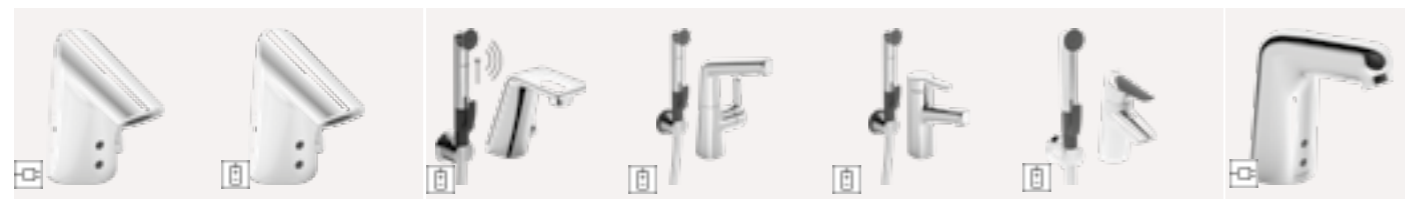

WASHBASIN/ FUNCTIONAL HANDSHOWER

- **HANSAFIT**
  Waschtischarmatur | Berührungslos/Stecker-netzteil | Standmontage (1-Loch), DN15
  65412009
  Chrom
  • Ausladung: 85 mm
- **HANSAFIT**
  Waschtischarmatur | Berührungslos/Batterie-betrieb | Standmontage (1-Loch), DN15
  65412219
  Chrom
  • Ausladung: 85 mm
- **ALESSI SENSE BY HANSA**
  Washbasin faucet | Tiptronic/Bidetta | Deck mounted (1 hole), DN15
  07742201
  Chrome/White
  Remote-operated Smart Bidetta
  • Push pop-up waste without draw-rod
  • Projection: 118 mm
- **HANSADESIGNO STYLE**
  Washbasin faucet | Single-lever, side operated/Bidetta | Deck mounted (1 hole), DN15
  51072281
  Chrome
  Remote-operated Smart Bidetta
  • Projection: 151 mm
- **HANSADESIGNO STYLE**
  Washbasin faucet | Single-lever/Bidetta | Deck mounted (1 hole), DN15
  51682281
  Chrome
  Remote-operated Smart Bidetta
  • Projection: 119 mm
- **HANSAFIT**
  Washbasin faucet | Single-lever/Bidetta | Deck mounted (1 hole), DN15
  65073203
  Chrome
  Remote-operated Smart Bidetta
  • Projection: 98 mm
- **HANSAMEDIPRO**
  Washbasin faucet | Touchless/Plug transformer | Deck mounted (1 hole), DN15
  05672029
  Chrome
  • Projection: 117 mm

WASHBASIN