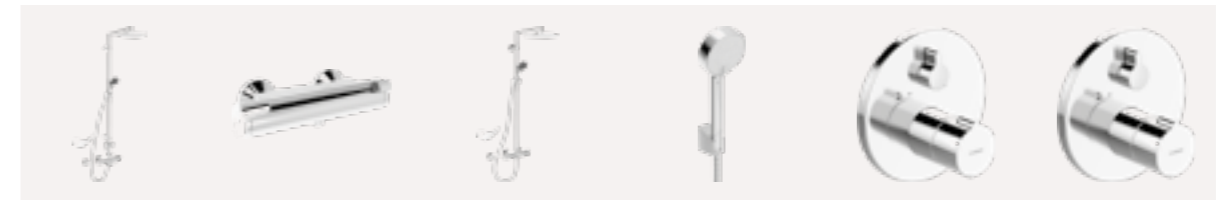

- **HANSAFIT**
  Shower system | Thermostatic | Wall mounted, DN15 | 1612 mm
  65162101
  Chrome
  Turn operated diverter, Integrated into flow control handle, 3 shower sprays
  • Projection: 485 mm
  • Shower head size: 257 x 197 mm
- **HANSAFIT**
  Shower faucet | Thermostatic | Wall mounted, DN15
  65140101
  Chrome
- **HANSAFIT**
  Shower system | Thermostatic | Wall mounted, DN15 | 1200 mm
  65159101
  Chrome
  Turn operated diverter, Integrated into flow control handle, 3 shower sprays
  • Projection: 485 mm
  • Shower head size: 257 x 197 mm
- **HANSABASICJET**
  Hand shower | Wall mounted
  44680133
  Chrome
  3 shower sprays
- **HANSHOME**
  Bath and shower faucet | Trim Kit/Thermostatic | Concealed wall mounting
  88629045
  Chrome
  Turn operated diverter
- **HANSHOME**
  Shower faucet | Trim Kit/Thermostatic | Concealed wall mounting
  88619045
  Chrome

For complete installation, please select the shown trimkit on: <https://www.hansa.com/en/professionals/advanced-search> and choose the right concealed unit.