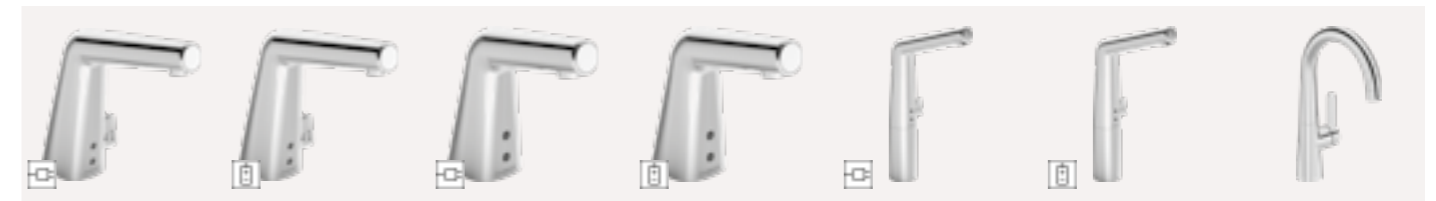

HANSADESIGNO STYLE

WASHBASIN

- **HANSADESIGNO STYLE**
  Washbasin faucet | Touchless/Plug transformer | Deck mounted (1 hole), DN15
  51792221
  Chrome
  · Push pop-up waste without draw-rod
  · Projection: 138 mm
- **HANSADESIGNO STYLE**
  Washbasin faucet | Touchless/Battery-operated | Deck mounted (1 hole), DN15
  51792201
  Chrome
  · Push pop-up waste without draw-rod
  · Projection: 138 mm
- **HANSADESIGNO STYLE**
  Washbasin faucet | Touchless/Plug transformer | Deck mounted (1 hole), DN15
  51932211
  Chrome
  · Projection: 100 mm
- **HANSADESIGNO STYLE**
  Washbasin faucet | Touchless/Battery-operated | Deck mounted (1 hole), DN15
  51932201
  Chrome
  · Projection: 100 mm
- **HANSADESIGNO STYLE**
  Washbasin faucet | Touchless/Plug transformer | Deck mounted (1 hole), DN15
  51942211
  Chrome
  · Projection: 164 mm
- **HANSADESIGNO STYLE**
  Washbasin faucet | Touchless/Battery-operated | Deck mounted (1 hole), DN15
  51942201
  Chrome
  · Projection: 164 mm
- **HANSADESIGNO STYLE**
  Washbasin faucet | Single-lever, side operated | Deck mounted (1 hole), DN15
  51032293
  Chrome
  · Pop-up waste with draw-rod
  · Projection: 167 mm