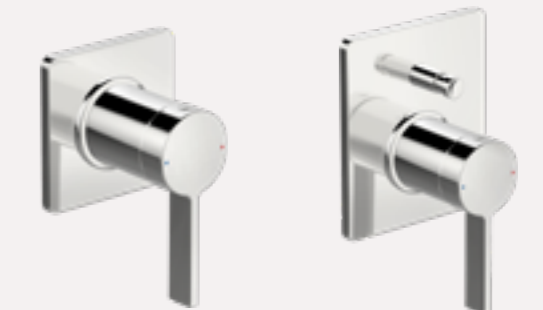

HANSAVARIO: The flexible solution

With HANSAVARIO, you can rely on the advantages of a space-saving and high-performance concealed solution with numerous design options. Simply select the concealed product that matches the desired design of the trim kit to enjoy more comfort in the bathroom. Available for single lever mixers.