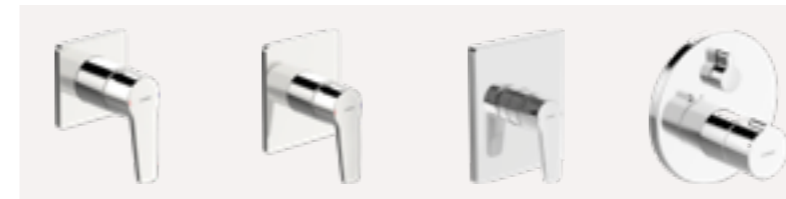

- **HANSAPOLO** Shower faucet | Trim Kit/Single-lever | Concealed wall mounting
  50629993
  Chrome
- **HANSAPOLO** Shower faucet | Trim Kit/Single-lever | Concealed wall mounting
  50619193
  Chrome
- **HANSAPOLO** Shower faucet | Trim Kit/Single-lever | Concealed wall mounting
  80619093
  Chrome
- **HANSAHOME** Shower faucet | Trim Kit/Thermostatic | Concealed wall mounting
  88619045
  Chrome