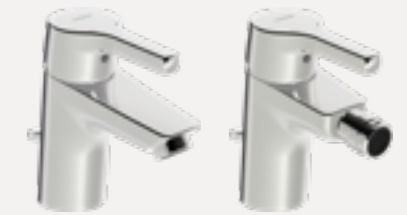

Available for:
Washbasin | Shower | Bath | Kitchen

Single-lever mixer for washbasins, side-controlled, swivel spout

Single-lever mixer for washbasins, top-controlled, XL variant

Single-lever mixer for washbasins, top-controlled, bidet variant

Single-lever mixer for washbasins, top-controlled, with shower function

Concealed single-lever mixer on the basis of HANSABLUEBOX or HANSAVARIO

49562203

Scan for augmented reality

Single-lever mixer for washbasins, side-controlled, swivel spout