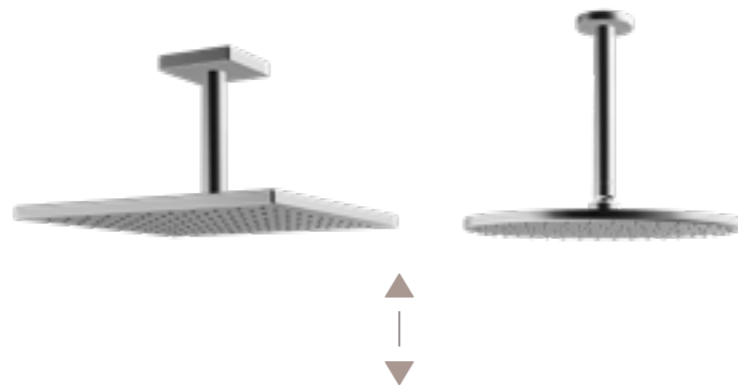

Connect with any existing faucet

Take your shower experience to a higher level

With a concealed overhead shower, maximise that wonderful rainshower feel. Hansa offers a full range of rounded and square-shaped models that can be mounted either on the ceiling or a wall, for even greater flexibility and comfort.

HANSAVIVA

For an overhead shower that offers a timeless look, opt for HANSAVIVA. A durable, classic overhead shower in a square or circular design.

- Available in different sizes and with a range of rosettes
- Easy to clean with integrated anti-limescale technology
- Wall or ceiling mounted options
- Integrated flow limiter for up to 50% water savings
- Full metal housing