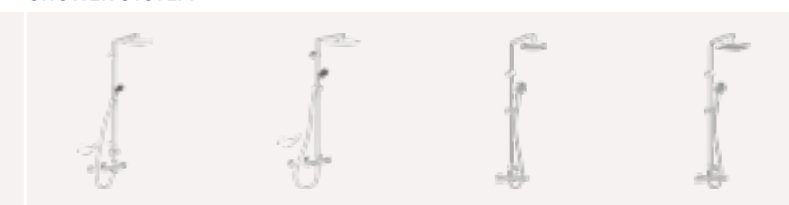

SHOWER SYSTEM

HANSAFIT
Shower system | Thermostatic | Wall mounted, DN15 | 1612 mm
65162101
Chrome

Turn operated diverter, Integrated into flow control handle, 3 shower sprays
· Projection: 485 mm
· Shower head size: 257 x 197 mm

HANSAFIT
Shower system | Thermostatic | Wall mounted, DN15 | 1200 mm
65159101
Chrome

Turn operated diverter, Integrated into flow control handle, 3 shower sprays
· Projection: 485 mm
· Shower head size: 257 x 197 mm

HANSAUNITA
Shower system | Thermostatic | Wall mounted, DN15
58149103
Chrome

3 shower sprays
· Projection: 481 mm
· Shower head size: Ø 202 mm

HANSAUNITA
Shower system | Thermostatic | Wall mounted, DN15
581491130067
Chrome

Turn operated diverter, Integrated into flow control handle, 3 shower sprays
· Projection: 481 mm
· Shower head size: 200 x 200 mm