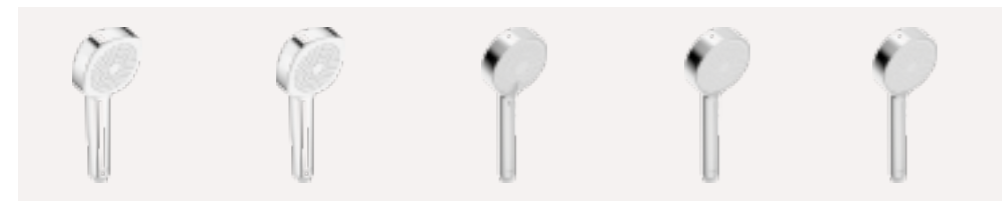

- **HANSAACTIVEJET STYLE**
  Hand shower | **44610500**
  Chrome
  1 shower spray
- **HANSAACTIVEJET STYLE**
  Hand shower | **44630500**
  Chrome
  1 shower spray
- **HANSAACTIVEJET STYLE**
  Hand shower | **44630300**
  Chrome
  3 shower sprays
- **HANSAACTIVEJET STYLE**
  Hand shower | **44610300**
  Chrome
  1 shower spray
- **HANSAACTIVEJET STYLE**
  Hand shower | **44610400**
  Chrome
  1 shower spray

HAND SHOWER SETS

HAND SHOWER SETS

HANSHOWER SETS