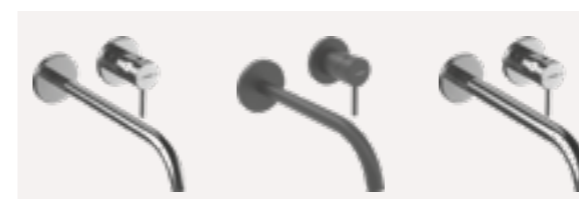

HANSAPUBLIC Washbasin faucet | Trim Kit/Single-lever | Concealed wall mounting (2 hole) 57952171 Chrome • Projection: 300 mm	HANSAPUBLIC Washbasin faucet | Trim Kit/Single-lever | Concealed wall mounting (2 hole) 5795217133 Matt black • Projection: 300 mm	HANSAPUBLIC Washbasin faucet | Trim Kit/Single-lever | Concealed wall mounting (2 hole) 57962171 Chrome • Projection: 300 mm