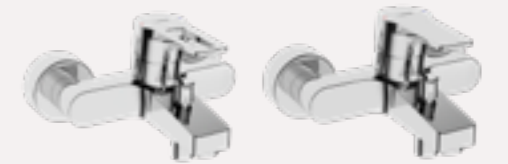

Exposed single-lever mixer for bathtub, with loop lever/solid lever