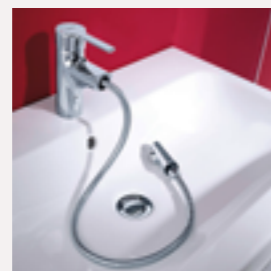

Choose a thermostat with built-in shelving for extra comfort and convenience.

Switch between a swivel spout or pull-out spout for greater flexibility in the bathroom. No matter the design or size of your washbasin.