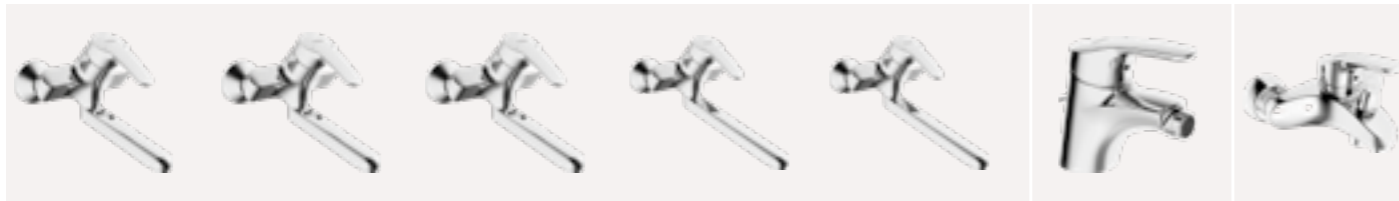

HANSAFIT

BIDET BATH/SHOWER

- **HANSAMIX**
  Washbasin faucet | Single-lever | Wall mounted, DN15
  01948183
  Chrome
  • Projection: 235 mm
- **HANSAMIX**
  Washbasin faucet | Single-lever | Wall mounted, DN15
  01948283
  Chrome
  • Projection: 246 mm
- **HANSAMIX**
  Washbasin faucet | Single-lever | Wall mounted, DN15
  01949283
  Chrome
  • Projection: 246 mm
- **HANSAMIX**
  Washbasin faucet | Single-lever | Wall mounted, DN15
  01692183
  Chrome
  • Projection: 300 mm
- **HANSAMIX**
  Washbasin faucet | Single-lever | Wall mounted, DN15
  01692283
  Chrome
  • Projection: 311 mm
- **HANSAMIX**
  Bidet faucet | Single-lever | Deck mounted (1 hole), DN15
  01063283
  Chrome
  • Pop-up waste with draw-rod
  • Projection: 113 mm
- **HANSAMIX**
  Bath and shower faucet | Single-lever | Wall mounted, DN15
  01742183
  Chrome
  Pull operated diverter, Automatic reset
  • Projection: 162 mm