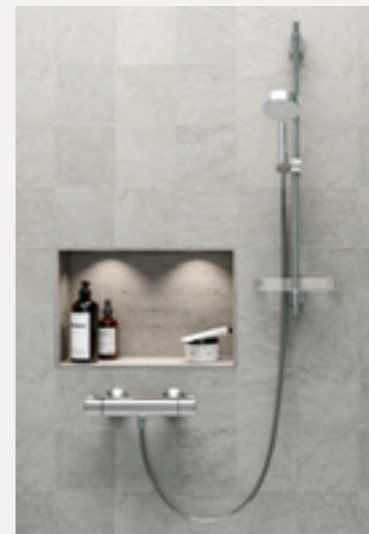

The perfect match: HANSA showers and thermostats

When it comes to your shower, don't settle for second best. That's why we always recommend combining our showers with a thermostat.

Whether you choose from our integrated shower systems or put the products together individually: Our Mix&Match suggestions on the following pages offer you maximum comfort, enjoyment and safety in every combination.

Exposed thermostat