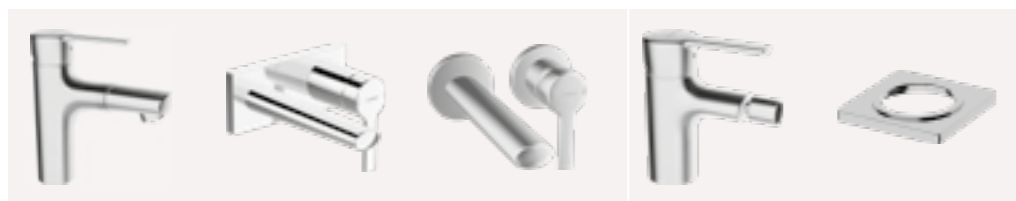

BIDET

- **HANSARONDA**
  Washbasin faucet | Single-lever | Deck mounted (1 hole), DN15
  03012173
  Chrome
  • Pop-up waste with draw-rod
  • Projection: 125 mm
- **HANSARONDA**
  Washbasin faucet | Trim Kit/Single-lever | Concealed wall mounting, DN 15
  44882183
  Chrome
  • Projection: 186 mm
- **HANSARONDA**
  Washbasin faucet | Trim Kit/Single-lever | Concealed wall mounting, DN15
  03832273
  Chrome
  • Projection: 182 mm
- **HANSARONDA**
  Bidet faucet | Single-lever | Deck mounted (1 hole), DN15
  03063273
  Chrome
  • Pop-up waste with draw-rod
  • Projection: 103 mm
- **HANSALIVING**
  Cover flange
  66370000
  Chrome

BATH/SHOWER

- **HANSARONDA**
  Bath and shower faucet | Single-lever | Wall mounted, DN15
  03742173
  Chrome
  Pull operated diverter, Automatic reset
  • Projection: 163 mm
- **HANSARONDA**
  Bath faucet | Single-lever | Floor standing (1 hole), DN15
  03422073
  Chrome
  Pull operated diverter, Automatic reset, 1 shower spray
  • Projection: 200 mm