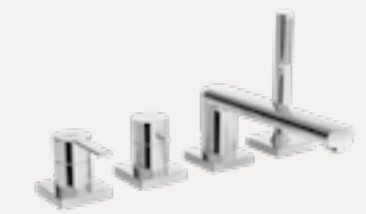

4-hole rim-mounted system