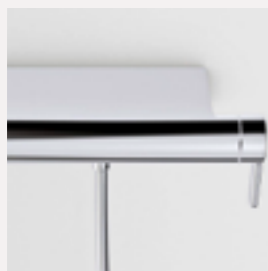

Choose a thermostat with built-in shelving for extra comfort and convenience.

Switch between a swivel spout or pull-out spout for greater flexibility in the bathroom. No matter the design or size of your washbasin.