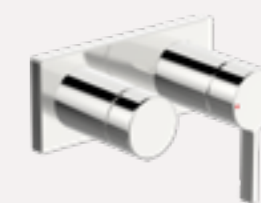

Concealed single-lever mixer on the basis of HANSAMATRIX