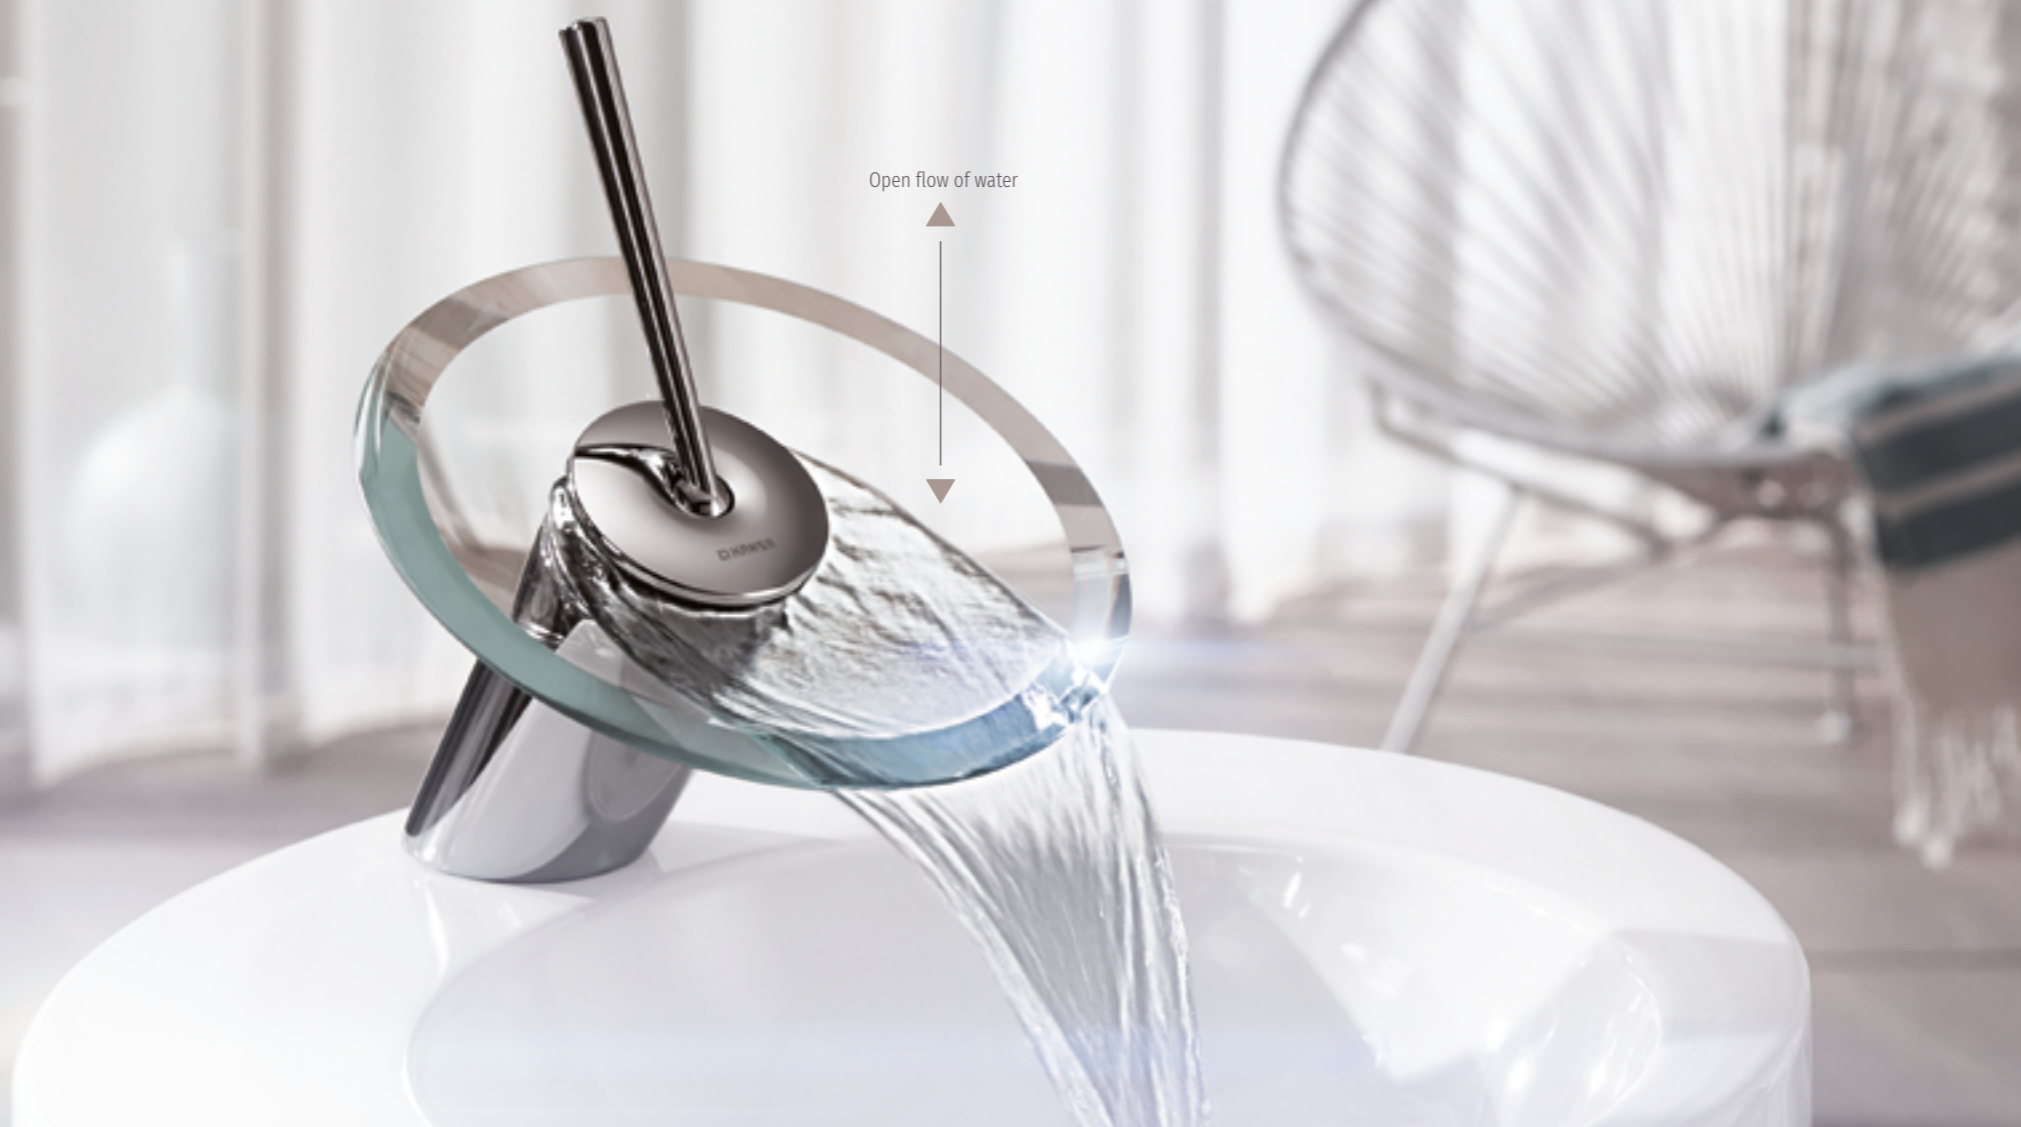

Multi-functional handle which can control temperature and flow

Operate the faucet using the temperature control handle. As a matter of safety and to prevent potential damage, the faucet is programmed to cut water flow after five minutes.

Functional hand shower as a smart add on

ALESSI Sense by HANSA is also available with a remote-controlled functional hand shower. This can be installed separately and is ideal for a wide variety of bathroom configurations.

Scan for augmented reality

HANSAMURANO

A modern classic with staying power

A delicate balance of glass and chrome, our classic HANSAMURANO has been admired by many over the years – to the point others have tried but failed to replicate it. So, for a unique faucet that is as simple to use as it is striking, look no further.