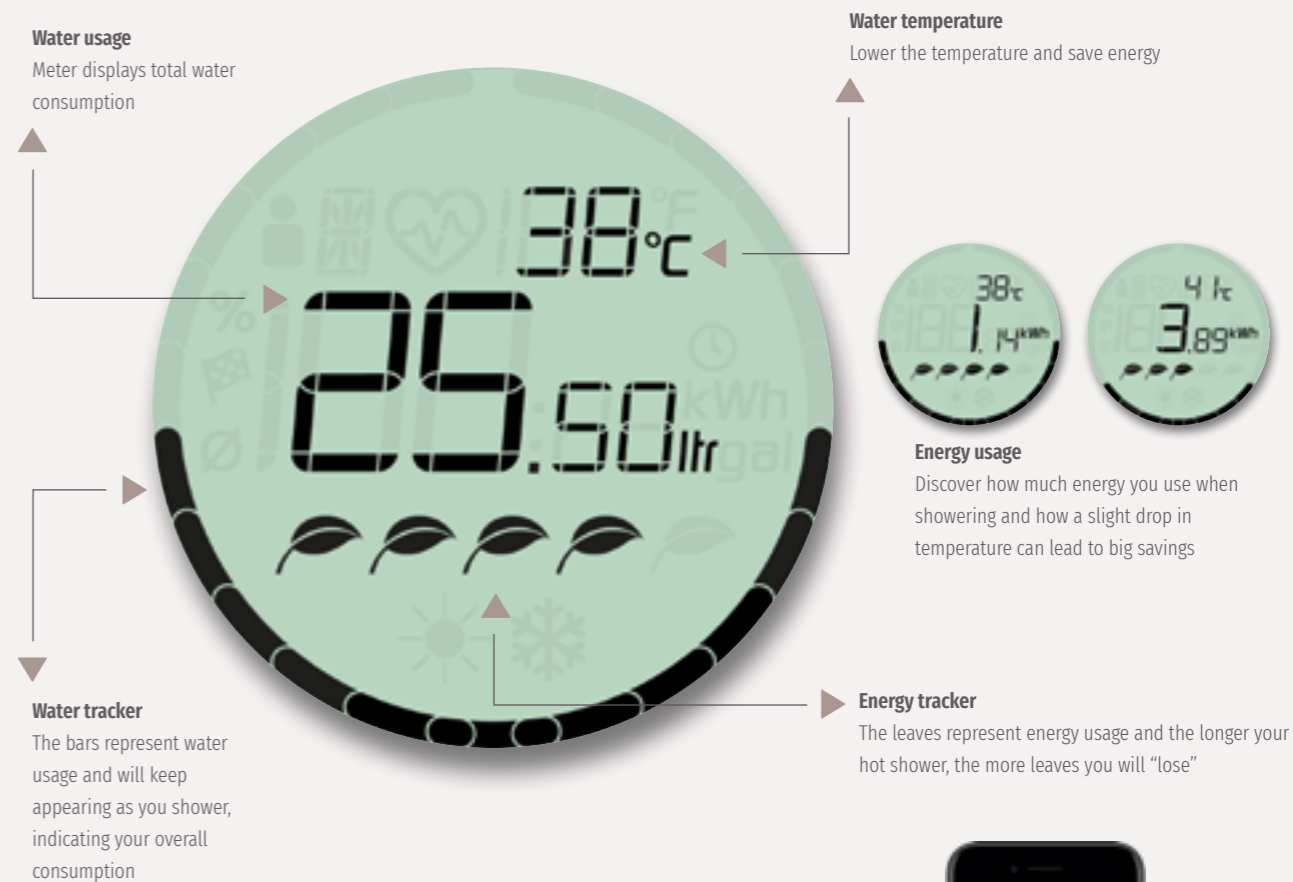

With our stylish digital hand shower, we'll make green living feel like second nature to you. Without any interruption to your daily comfort.

The power of real-time feedback

Real-time feedback

- Look to the LED display for detailed information on total water and energy consumption
- Use the LED to track water usage: green indicates low levels of water usage, while red indicates high levels

Clever design

- No batteries required: shower head powered by water flow
- Durable and sturdy structure made to fit all standard showers

Extra comfort

- Large shower head
- Wide and gentle rain stream

LED light signals water usage:

The power of real-time feedback

Studies show that real-time feedback is key to helping us change certain behaviours, with the average three-person household reducing their showers by one minute as a result. This amounts to roughly 22% less water every year – equivalent to 10,500 litres.