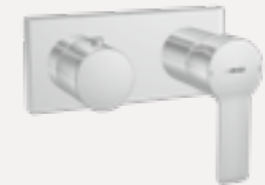

Concealed single-lever mixer on the basis of HANSAMATRIX