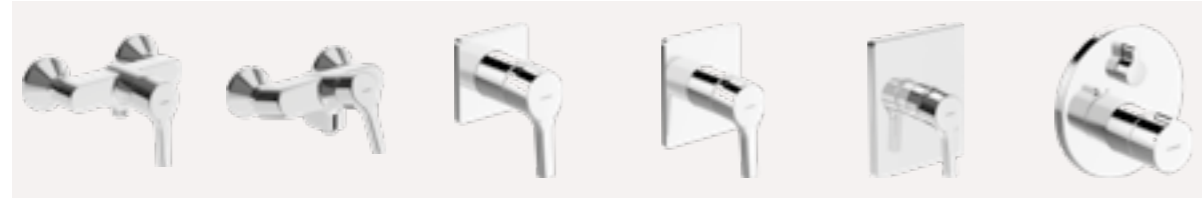

SHOWER

- **HANSAPALENO** Shower faucet | Single-lever | Wall mounted, DN15
  56470103
  Chrome
  • Projection: 57 mm
- **HANSAPALENO** Shower faucet | Single-lever | Wall mounted, DN15
  56470113
  Chrome
- **HANSAPALENO** Shower faucet | Trim Kit/Single-lever | Concealed wall mounting
  50789003
  Chrome
- **HANSAPALENO** Shower faucet | Trim Kit/Single-lever | Concealed wall mounting
  50739003
  Chrome
- **HANSAPALENO** Shower faucet | Trim Kit/Single-lever | Concealed wall mounting
  80519001
  Chrome
- **HANSAHOME** Shower faucet | Trim Kit/Thermostatic | Concealed wall mounting
  88619045
  Chrome

HANSAPOLO

HANSAPOLO

WASHBASIN