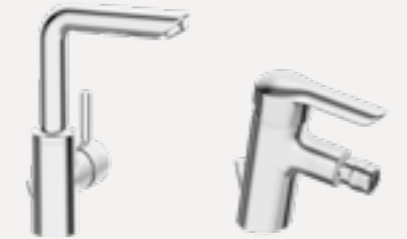

Available for:
Washbasin | Shower | Bath | Kitchen

Universal design with a large range of functions

Single-lever mixer for washbasins, side-controlled, swivel spout, bidet variant

Single-lever mixer for washbasins, top-controlled, XL variant