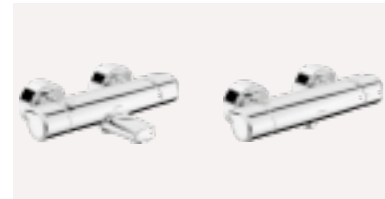

EXPOSED THERMOSTATS

HANSACARE

- **HANSACARE**
  Bath and shower faucet | Thermostatic | Wall mounted
  08717100
  Chrome
  Turn operated diverter, Integrated into flow control handle
  • Projection: 168 mm
- **HANSACARE**
  Shower faucet | Thermostatic | Wall mounted
  08707100
  Chrome