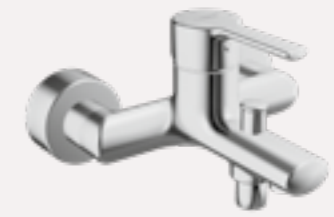

Available for:
Washbasin | Shower | Bath | Kitchen

Single-lever mixer for bathtub, free-standing

Exposed single-lever mixer for shower

Concealed single-lever mixer on the basis of HANSAMATRIX

Exposed single-lever mixer for bathtub