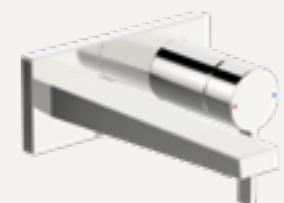

Concealed wall fitting for washbasins

57552203

Scan for augmented reality