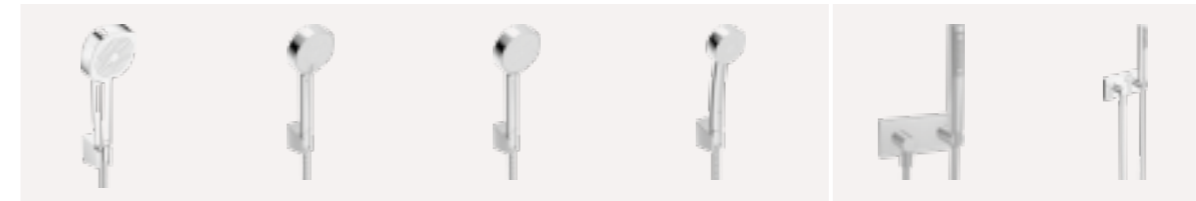

SHOWER SET & OTHERS

- **HANSAACTIVEJET STYLE**
  Hand shower | Wall mounted | **44600113**
  Chrome
  1 shower spray
- **HANSAACTIVEJET**
  Hand shower | Wall mounted | **44680133**
  Chrome
  3 shower sprays
- **HANSAACTIVEJET**
  Hand shower | Wall mounted | **44680113**
  Chrome
  1 shower spray
- **HANSAACTIVEJET**
  Hand shower | Wall mounted | **44681113**
  Chrome
  1 shower spray
- **HANSAACTIVEJET**
  Hand shower | Trim Kit | Concealed wall mounting | **44430100**
  Chrome
  1 shower spray
- **HANSAACTIVEJET**
  Hand shower | Trim Kit | Concealed wall mounting | **44430170**
  Chrome
  1 shower spray