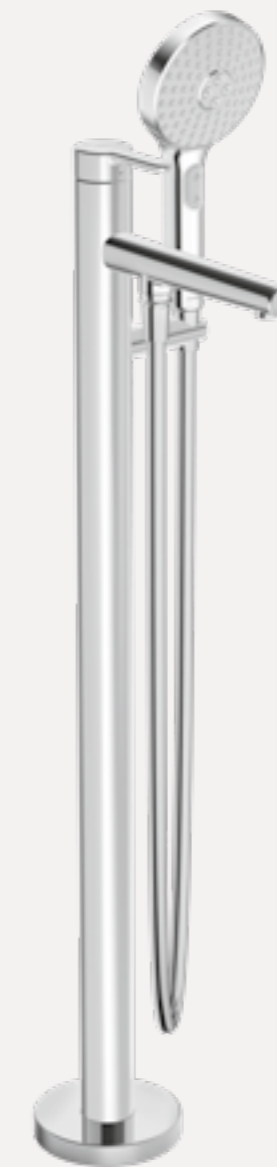

Our HANSADESIGNO range is minimalist but impactful. With basic shapes that manage to offer a layer of depth, so you can subtly elevate the look of your bathtub or shower.

53272083

Scan for augmented reality