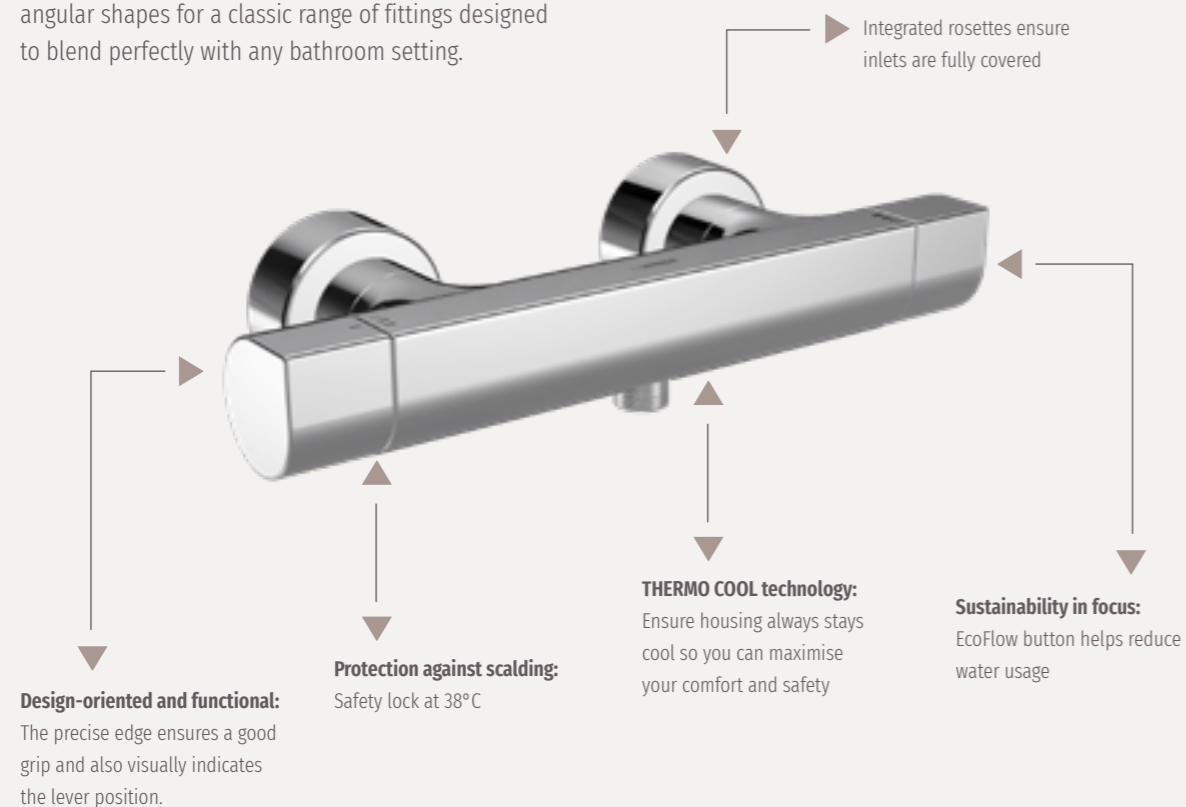

Spray options

Pulse Spray

Sensitive Spray

Intense Spray

Scan for augmented reality

Scan for augmented reality

HANSATEMPRA STYLE and HANSASTILO

Fittings that are consistently great in every way

HANSATEMPRA STYLE expertly combines circular and angular shapes for a classic range of fittings designed to blend perfectly with any bathroom setting.

HANSASTILO

Elegant and compact, HANSASTILO is designed to fit perfectly with HANSATEMPRA STYLE or any of our rim-mounted solutions.