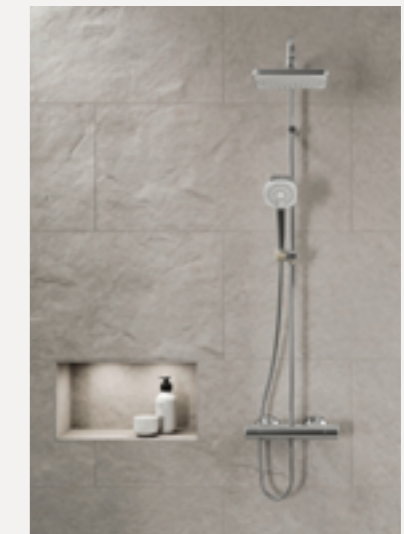

All in one shower system

SHOWER PRODUCT LINE												
Private, semi-public and public sectors												
	HANSAACTIVJET DIGITAL	HANSAACTIVJET STYLE	HANSAACTIVJET		HANSAVIVA	HANSABASICJET STYLE	HANSABASICJET	HANSARAIN	HANSASTILO HANSALIVING	HANSA		
Hand showers and accessories		1	1			1	1					
Bath sets		1	1		2	1	1					
Bar sets or wall bars		1	1 2		1 2	1 2	1 2					
Overhead and side showers					2	2	2	2				
SHOWER SYSTEMS + RENOVATION SETS												
	HANSAEMOTION WELLFIT	HANSAEMOTION	HANSAEMPRA STYLE		HANSAVIVA	HANSABASICJET STYLE	HANSABASICJET	HANSAPRISMA	HANSAFIT	HANSAUNITA	HANSAMICRA STYLE	HANSAMICRA
With thermostat	3	3						2	2	2		2
Without thermostat					2		2					

1 = Various stream types   2 = Different sizes / lengths / variants   3 = Different surfaces

Find the options we offer in our shower families in the table