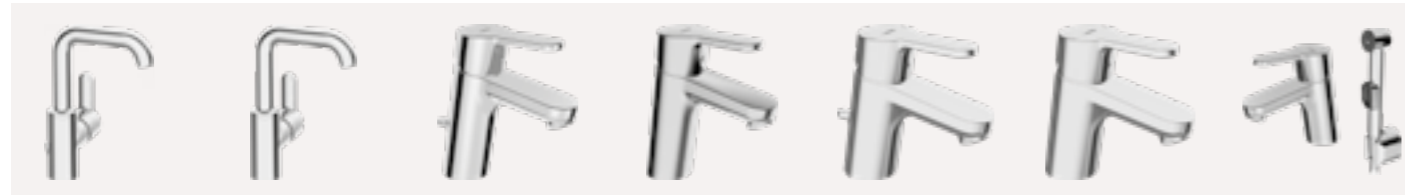

HANSAPRIMO

WASHBASIN

- **HANSAPRIMO**
  Washbasin faucet | Single-lever, side operated | Deck mounted (1 hole), DN15
  49542203
  Chrome
  • Pop-up waste with draw-rod
  • Projection: 142 mm
- **HANSAPRIMO**
  Washbasin faucet | Single-lever, side operated | Deck mounted (1 hole), DN15
  49552203
  Chrome
  • Projection: 142 mm
- **HANSAPRIMO XL**
  Washbasin faucet | Single-lever | Deck mounted (1 hole), DN15
  49562203
  Chrome
  • Pop-up waste with draw-rod
  • Projection: 110 mm
- **HANSAPRIMO XL**
  Washbasin faucet | Single-lever | Deck mounted (1 hole), DN15
  49372203
  Chrome
  • Projection: 111 mm
- **HANSAPRIMO**
  Washbasin faucet | Single-lever | Deck mounted (1 hole), DN15
  49402203
  Chrome
  • Pop-up waste with draw-rod
  • Projection: 107 mm
- **HANSAPRIMO**
  Washbasin faucet | Single-lever | Deck mounted (1 hole), DN15
  49422203
  Chrome
  • Projection: 107 mm
- **HANSAPRIMO**
  Washbasin faucet | Single-lever/Bidetta | Deck mounted (1 hole), DN15
  49462203
  Chrome
  Bidetta hand shower
  • Projection: 107 mm

BIDET

- **HANSAPRIMO**
  Bidet faucet | Single-lever | Deck mounted (1 hole), DN15
  49433203
  Chrome
  • Pop-up waste with draw-rod
  • Projection: 107 mm