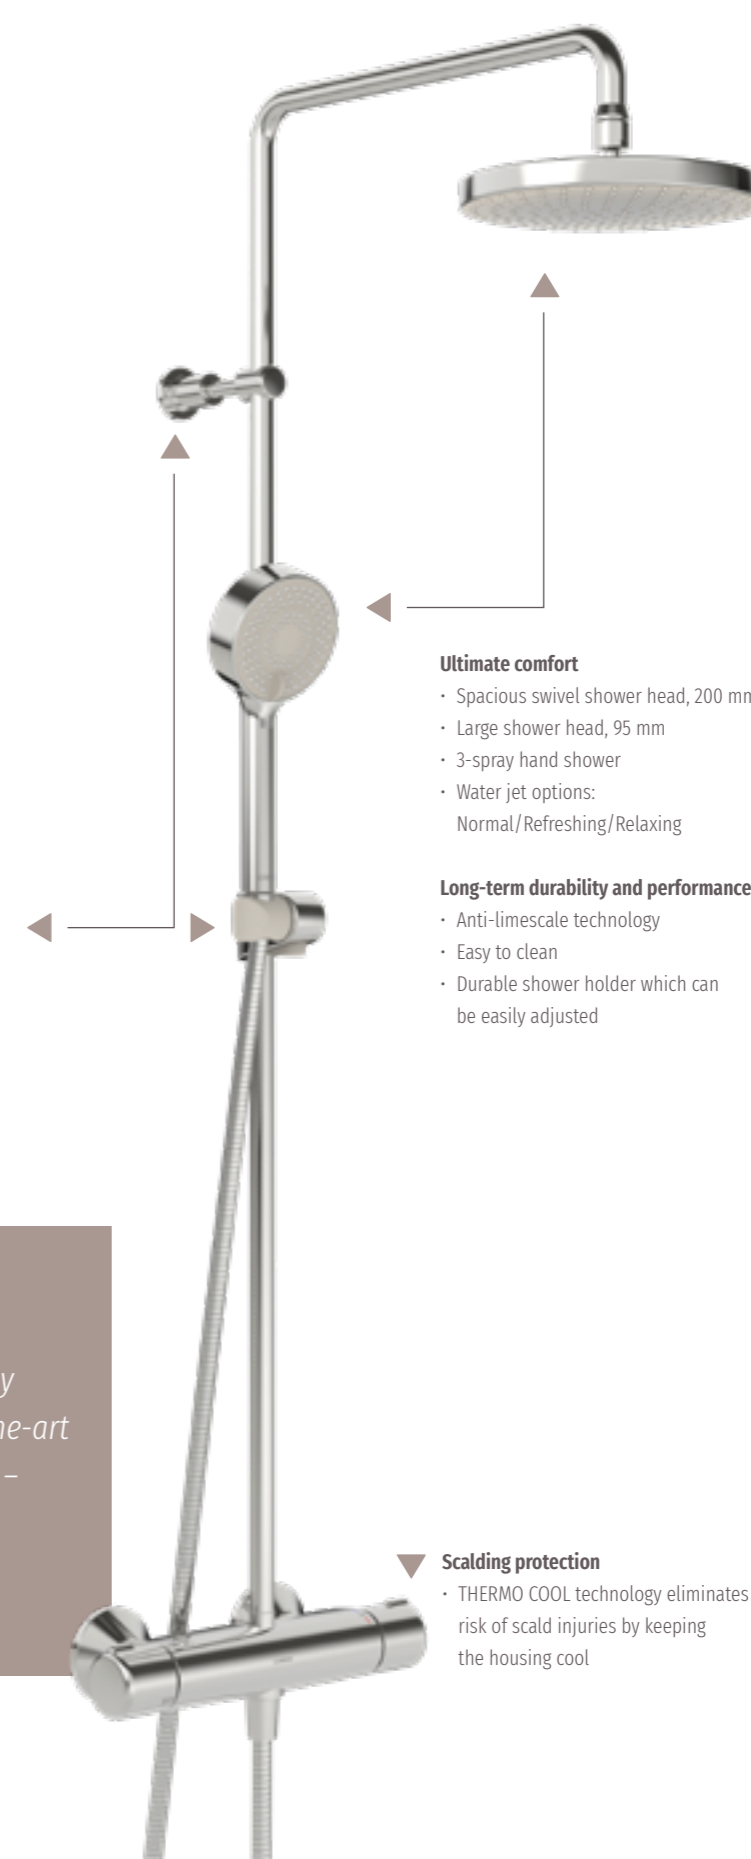

Scan for augmented reality

Scan for augmented reality

HANSAMICRA and HANSAMICRA STYLE

The perfect shower experience

The HANSAMICRA range features thermostatic shower systems which are functional, stylish and highly comfortable – as well as being cost effective.

HANSAMICRA is also eco-friendly, with adjustable water-saving features helping you reduce water and energy usage by up to 60%.

HANSAMICRA
Also available in Matt Black Edition

Flexible installation

- Adjustable wall bar holder
- Height adjustable
- Shower pipe can be shortened
- Can be mounted in place using existing drill holes

Ultimate comfort

- Spacious swivel shower head, 200 mm
- Large shower head, 95 mm
- 3-spray hand shower
- Water jet options:
Normal/Refreshing/Relaxing

Long-term durability and performance

- Anti-limescale technology
- Easy to clean
- Durable shower holder which can be easily adjusted