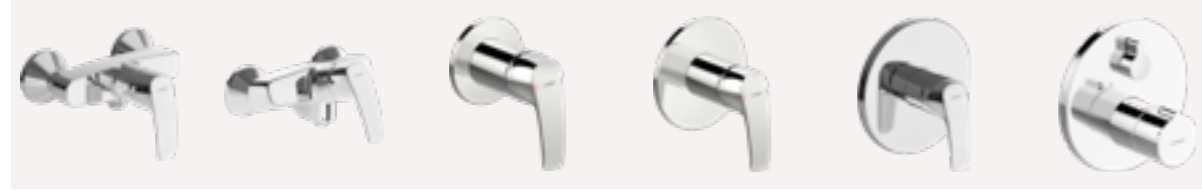

SHOWER

- **HANSAPINTO**
  Shower faucet | Single-lever | Wall mounted, DN15
  45120163
  Chrome
- **HANSAPINTO**
  Shower faucet | Single-lever | Wall mounted, DN15
  45120183
  Chrome
- **HANSAPINTO**
  Shower faucet | Trim Kit/Single-lever | Concealed wall mounting
  50669983
  Chrome
- **HANSAPINTO**
  Shower faucet | Trim Kit/Single-lever | Concealed wall mounting
  45179183
  Chrome
- **HANSAPINTO**
  Shower faucet | Trim Kit/Single-lever | Concealed wall mounting
  85279183
  Chrome
- **HANSAPHOME**
  Shower faucet | Trim Kit/Thermostatic | Concealed wall mounting
  88619045
  Chrome