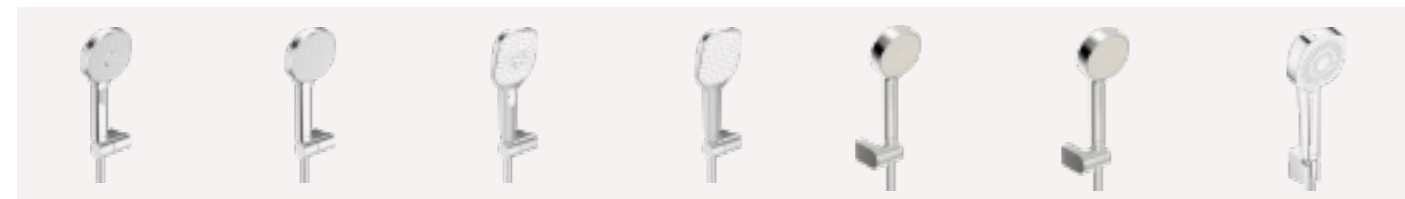

- **HANSAACTIVEJET**
  Hand shower | Wall mounted | **84380133**
  Chrome/Light grey
  3 shower sprays
- **HANSAACTIVEJET**
  Hand shower | Wall mounted | **84380113**
  Chrome/Light grey
  1 shower spray
- **HANSAACTIVEJET STYLE**
  Hand shower | Wall mounted | **84380233**
  Chrome
  3 shower sprays
- **HANSAACTIVEJET STYLE**
  Hand shower | Wall mounted | **84380213**
  Chrome
  1 shower spray
- **HANSAVIVA**
  Hand shower | Wall mounted | **44170210**
  Chrome
  1 shower spray
- **HANSAVIVA**
  Hand shower | Wall mounted | **44170110**
  Chrome
  1 shower spray
- **HANSAACTIVEJET STYLE**
  Hand shower | Wall mounted | **44600133**
  Chrome
  3 shower sprays