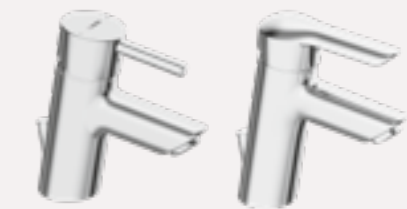

Available for:
Washbasin | Shower | Bath | Kitchen

Universal design with a large range of functions

Single-lever mixer for washbasins, side-controlled, swivel spout, bidet variant

Single-lever mixer for washbasins, top-controlled, XL variant