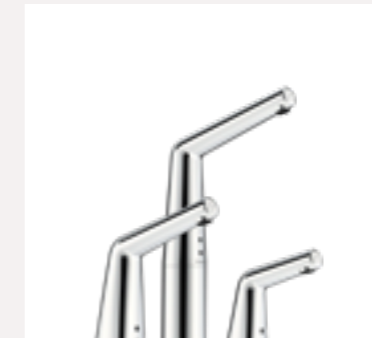

Spouts of ranging height

Spouts of varying height help make the most of every basin type.

Adjustable aerator

Re-position your aerator to adjust water flow and prevent splashing.

Fittings that stand out

With our new Matt Black Edition, we combine state-of-the-art fittings with alluring design. Giving you the best of both worlds.