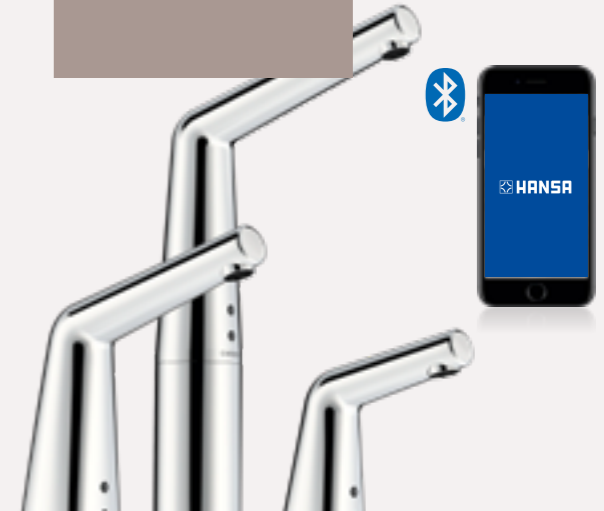

HANSALOFT

HANSADESIGNO STYLE

*Eco-friendly:
Mikado® flow rate
set at 2l/min*

Style that is built to last

With **HANSADESIGNO STYLE**, optimise any urban environment – and let your personality shine. This product line seamlessly combines elegant design and functionality so that you can enhance your life for years to come.

Clear-cut design

Want a washbasin that is striking and distinctive? Then say hello to **HANSALOFT**. Influenced by clear, cuboidal shapes, highly polished flat surfaces and exquisite edges – our award-winning faucets will take your bathroom to another level.

Technology that stands out

Through the perfect mix of form and functionality, our **HANSALOFT** faucets will only operate when hand movement is detected. So you can carry out your daily bathroom routine in a more hygienic and sustainable manner – using a faucet that will maintain its shine for longer.

Available for:
Washbasin

A new level of hygiene – delivered with flair

Everyone should have access to faucets that offer great hygiene and ease of use, which is why **HANSADESIGNO STYLE** is made to fit a wide range of basins. That's not all. With unique and innovative features like our Mikado® spray, **HANSADESIGNO STYLE** also aims to bring a touch of elegance to any interior.

- Water efficient
- Hygienic and easy to clean
- Comes in several sizes
- Eco-friendly, with ability to set flow rate
- Remote operation via Bluetooth

Available for:
Washbasin