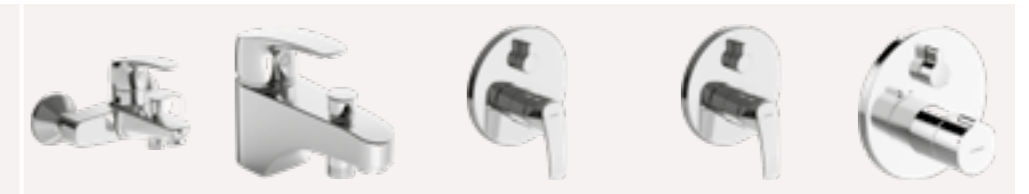

BATH/SHOWER

HANSAPINTO Bath and shower faucet | Single-lever | Wall mounted, DN15 45112183 Chrome • Push operated diverter • Projection: 166 mm	HANSAPINTO Bath faucet | Single-lever | Rim mounted (1 hole), DN15 45372283 Chrome • Pull operated diverter, Automatic reset • Projection: 125 mm	HANSAPINTO Bath and shower faucet | Trim Kit/Single-lever | Concealed wall mounting 85269183 Chrome • Turn operated diverter	HANSAPINTO Bath and shower faucet | Trim Kit/Single-lever | Concealed wall mounting 85269183 Chrome • Turn operated diverter	HANSAHOME Bath and shower faucet | Trim Kit/Thermostatic | Concealed wall mounting 88629045 Chrome • Turn operated diverter