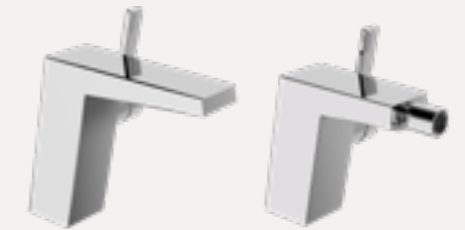

Single-lever mixer for washbasins, side-controlled, bidet variant