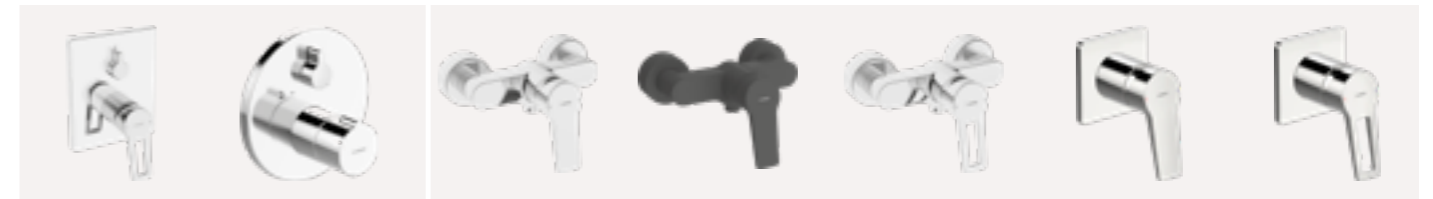

SHOWER

- **HANSATWIST**
  Bath and shower faucet | Trim Kit/Single-lever | Concealed wall mounting
  89849085
  Chrome
  Turn operated diverter
- **HANSAHOME**
  Bath and shower faucet | Trim Kit/Thermostatic | Concealed wall mounting
  88629045
  Chrome
  Turn operated diverter
- **HANSATWIST**
  Shower faucet | Single-lever | Wall mounted, DN15
  09670183
  Chrome
- **HANSATWIST**
  Shower faucet | Single-lever | Wall mounted, DN15
  0967018333
  Matt-Black
- **HANSATWIST**
  Shower faucet | Single-lever | Wall mounted, DN15
  09670185
  Chrome
- **HANSATWIST**
  Shower faucet | Trim Kit/Single-lever | Concealed wall mounting
  49779003
  Chrome
- **HANSATWIST**
  Shower faucet | Trim Kit/Single-lever | Concealed wall mounting
  49779005
  Chrome