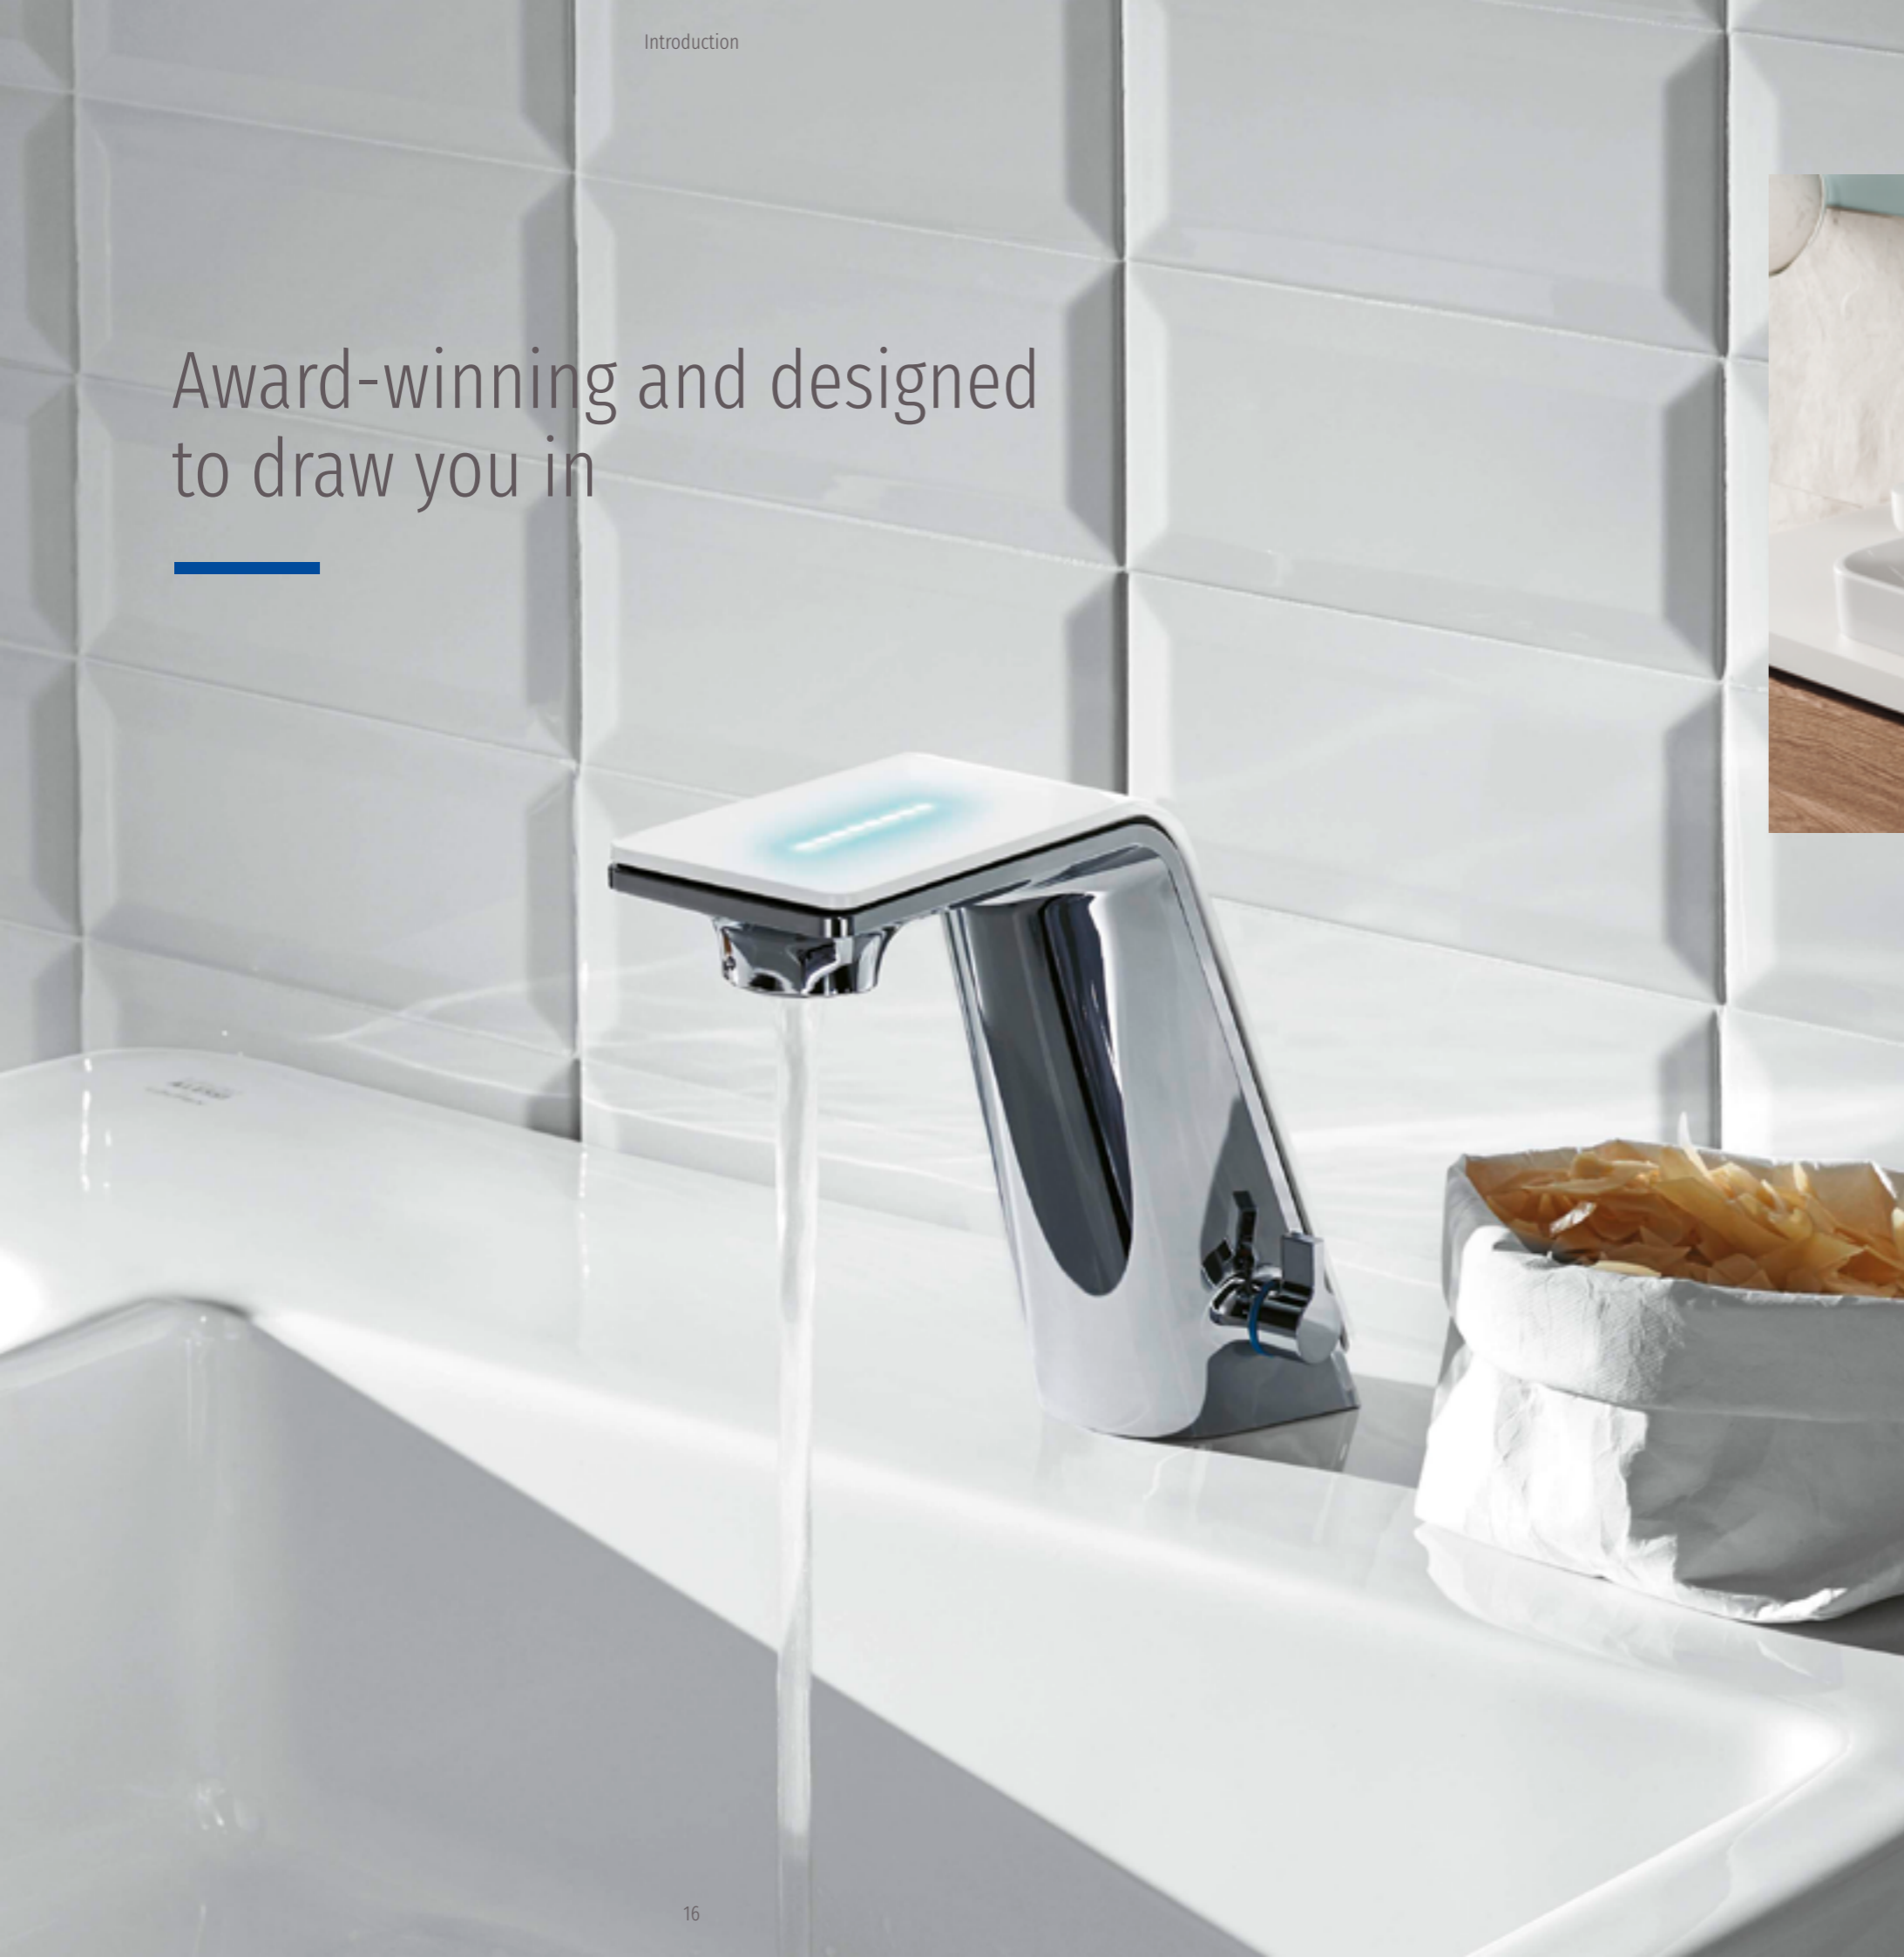

Award-winning and designed
to draw you in

Give your fittings the attention
they deserve

We use water every day. To wash our hands, take a shower, or wash the dishes. And for something that plays such a central role in our lives, style is important. That's why our durable fittings place design and technology on the same level. For long-lasting performance and beauty you can rely on for years to come.