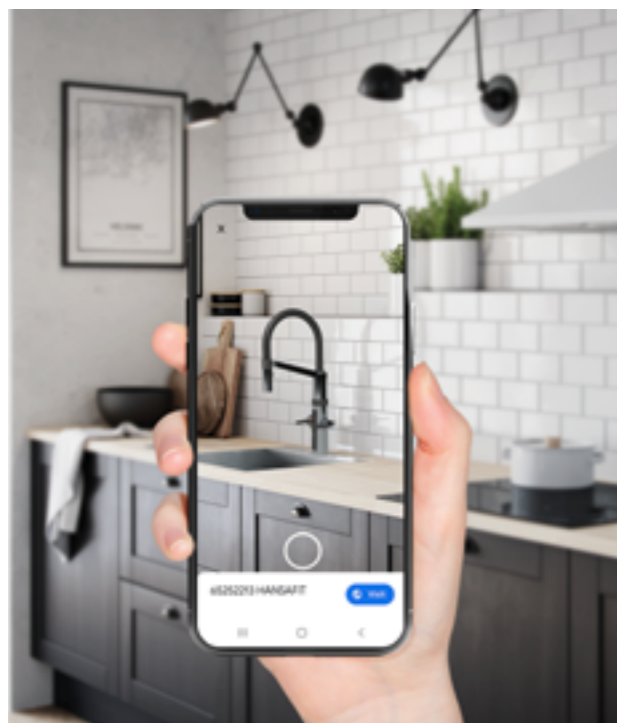

Table of contents

Look out for the QR codes

Would you like to know how our faucets look in your kitchen or bathroom? Scan the QR codes next to the products and see for yourself.

Introduction	6	More than just a pretty faucet
	8	Sustainable change with real impact
	10	Functionality meets everyday life
	12	Using water wisely – through the magic of technology
	14	Designed to protect you and your family
	16	Award-winning and designed to draw you in
History	18	Smarter fittings for future generations
References	20	Bringing excellence to every corner of the world
Faucet guide	22	Choosing the right fittings
	24	Fittings that deliver on every front
SMART Bathroom	26	The SMART way to a better future
	28	HANSALOFT
	29	HANSADesigno STYLE
	30	HANSALIGNA
	31	HANSATELA
	32	HANSAFIT
	33	HANSAELECTRA
Bathroom	34	Stylish washbasin faucets built to last
	36	The HANSA Matt Black Edition (available from 01.01.2022)
	38	ALESSI Sense by HANSA
	40	HANSAMURANO
	42	HANSALOFT
	46	HANSADesigno STYLE
	50	HANSALIGNA
	54	HANSATELA
	60	HANSARONDA
	64	Concealed systems for every requirement
	66	HANSAFIT
	68	HANSATWIST
	72	HANSAVANTIS
	76	HANSAPINTO
	78	HANSAPRIMO
	80	HANSAPALENO
	82	HANSAPOLO
	84	HANSAPICO
	86	HANSANOVA and HANSANOVA STYLE
	88	HANSACARE
Shower	90	The sustainable way to shower
	92	The perfect match: HANSA showers and thermostats
	94	HANSAACTIVEJET Digital
	98	The HANSA Matt Black Edition (available from 01.01.2022)
	100	HANSAEMOTION
	103	HANSAEMOTION and HANSAACTIVEJET
	104	HANSATEMPRA STYLE and HANSASTILO
	106	HANSAMICRA
	107	HANSABASICJET and HANSABASICJET STYLE
	108	Faucets for every desire – and every bathroom setting
	110	HANSAMICRA and HANSAMICRA STYLE
	112	Make way for HANSA's all-in one shower systems
	114	Shower systems for existing faucets
	116	Headshowers: Take your shower experience to a higher level
Product overview	118	Product specifications