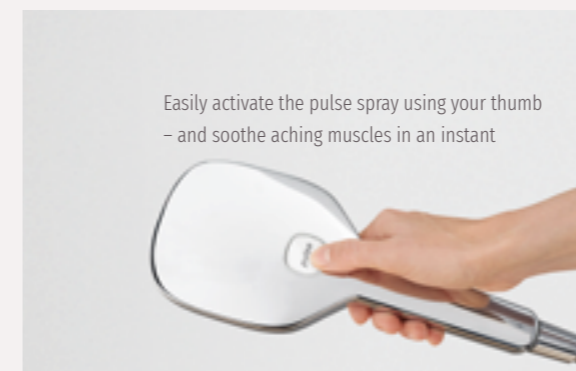

Choose from two models: contemporary (rounded and geometric design in a light grey) and style (soft cube shape with white sprayface)