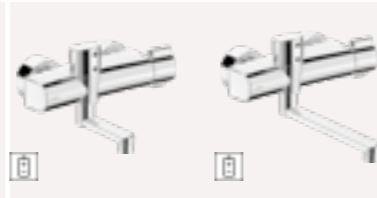

WASHBASIN THERMOSTAT

HANSACLINICA
Washbasin faucet | Touchless/Thermostatic | Wall mounted | **08866201**
Chrome
• Projection: 186 mm

HANSACLINICA
Washbasin faucet | Touchless/Thermostatic | Wall mounted | **08866202**
Chrome
• Projection: 286 mm