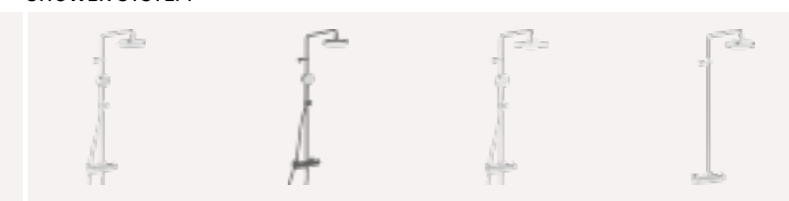

SHOWER SYSTEM

HANSAMICRA
Shower system | Thermostatic | Wall mounted, DN 15
44350130
Chrome

Turn operated diverter, Integrated into flow control handle, 3 shower sprays
· Projection: 445 - 470 mm
· Shower head size: Ø 200 mm

HANSAMICRA
Shower system | Thermostatic | Wall mounted, DN 15
4435013033
Matt-Black

Turn operated diverter, Integrated into flow control handle, 3 shower sprays
· Projection: 445 - 470 mm
· Shower head size: Ø 200 mm

HANSAMICRA STYLE
Shower system | Thermostatic | Wall mounted, DN 15
44350230
Chrome

HANSAMICRA
Shower system | Thermostatic | Wall mounted, DN 15
44350100
Chrome