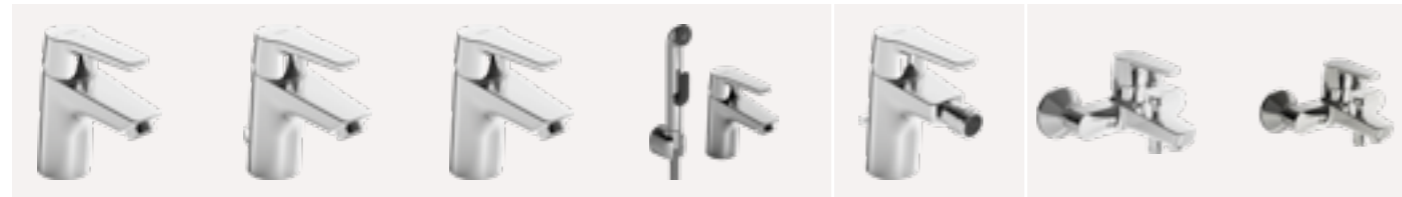

BIDET

BATH/SHOWER

- **HANSAPOLO** Washbasin faucet | Single-lever | Deck mounted (1 hole), DN15
  5140229300676
  Chrome
  • Pop-up waste with draw-rod
  • Projection: 103 mm
- **HANSAPOLO** Washbasin faucet | Single-lever | Deck mounted (1 hole), DN15
  51412293
  Chrome
  • Chain holder with chain
  • Projection: 103 mm
- **HANSAPOLO** Washbasin faucet | Single-lever | Deck mounted (1 hole), DN15
  51422293
  Chrome
  • Projection: 103 mm
- **HANSAPOLO** Washbasin faucet | Single-lever/Bidetta | Deck mounted (1 hole), DN15
  51462293
  Chrome
  • Bidetta hand shower
  • Projection: 103 mm
- **HANSAPOLO** Bidet faucet | Single-lever | Deck mounted (1 hole), DN15
  51433293
  Chrome
  • Pop-up waste with draw-rod
  • Projection: 106 mm
- **HANSAPOLO** Bath and shower faucet | Single-lever | Wall mounted, DN15
  51442193
  Chrome
  • Pull operated diverter, Automatic reset
  • Projection: 157 mm
- **HANSAPOLO** Bath and shower faucet | Single-lever | Wall mounted, DN15
  514421930067
  Chrome
  • Pull operated diverter
  • Projection: 157 mm