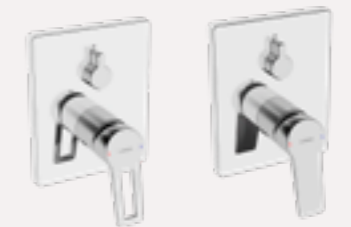

Concealed single-lever mixer with loop lever/solid lever on the basis of HANSABLUEBOX