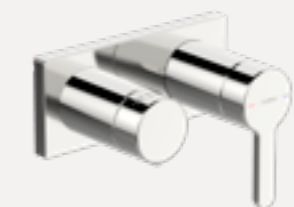

Concealed single-lever mixer on the basis of HANSAMATRIX