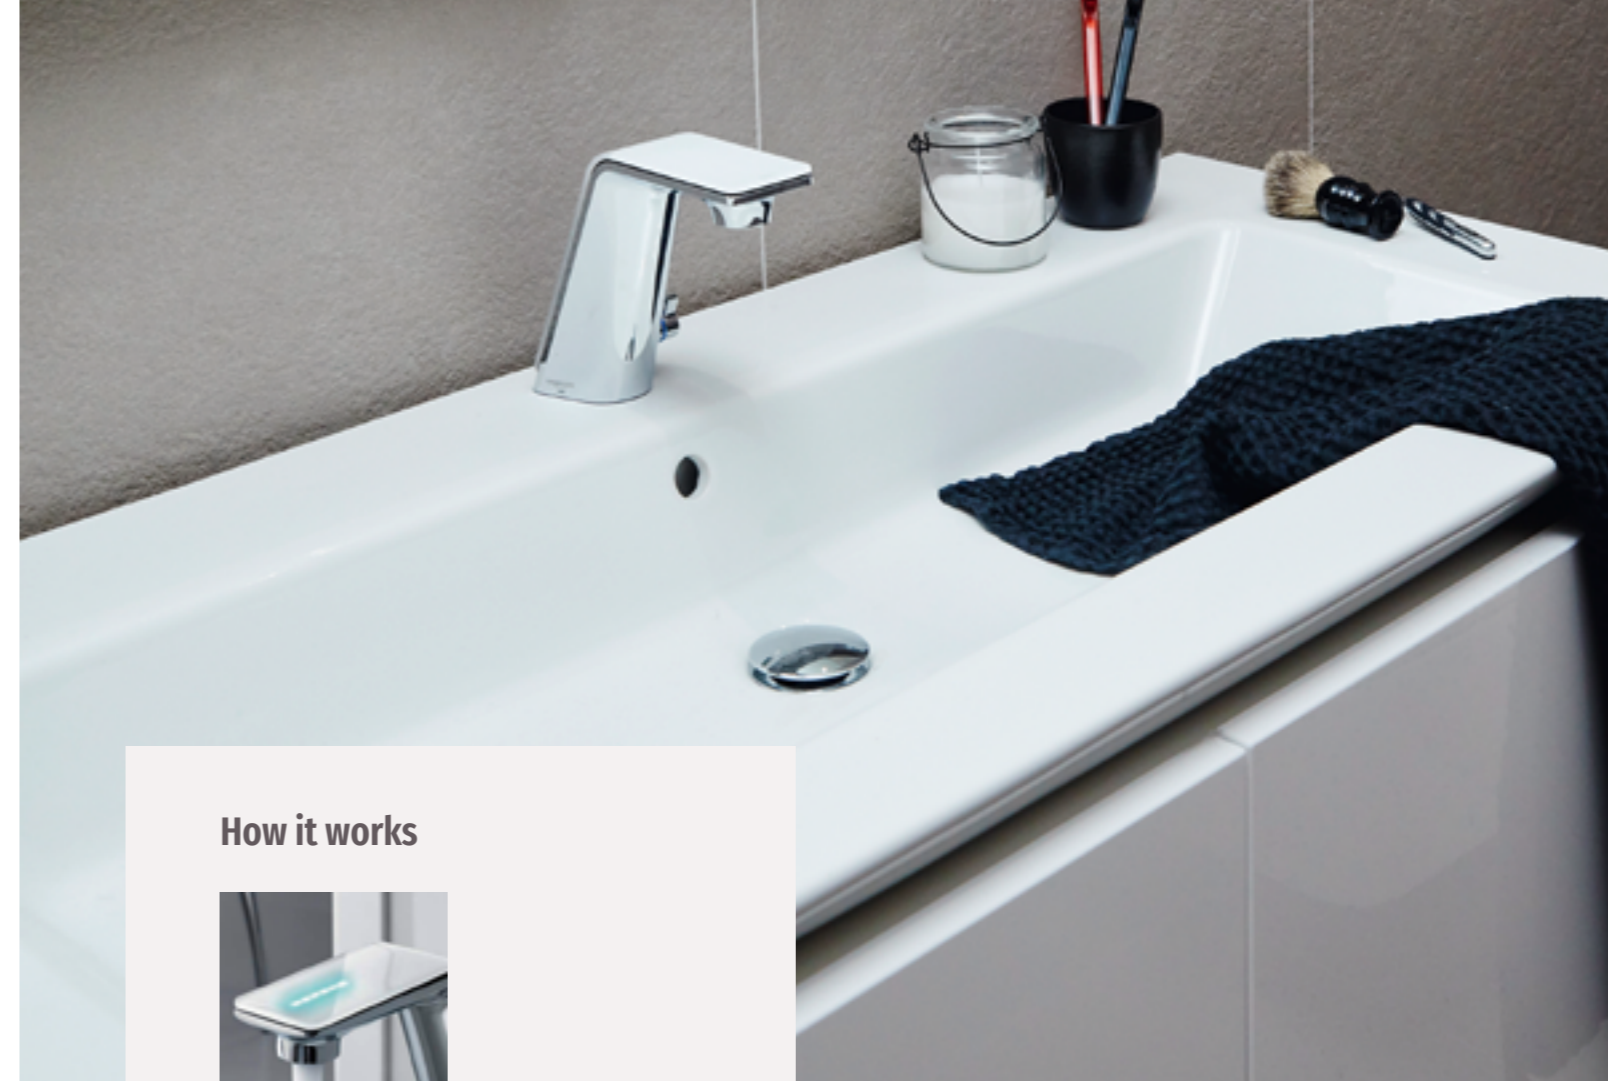

How it works

Smart touchpad

Press the touchpad on top of the faucet for an eco-friendly six seconds of water flow. To increase duration up to 60 seconds, hold your finger down on the touchpad for slightly longer – repeating the motion to cease water flow. The semi-transparent display shows the flow duration in real time.

Multi-functional handle which can control temperature and flow

Operate the faucet using the temperature control handle. As a matter of safety and to prevent potential damage, the faucet is programmed to cut water flow after five minutes.

Functional hand shower as a smart add on

ALESSI Sense by HANSA is also available with a remote-controlled functional hand shower. This can be installed separately and is ideal for a wide variety of bathroom configurations.