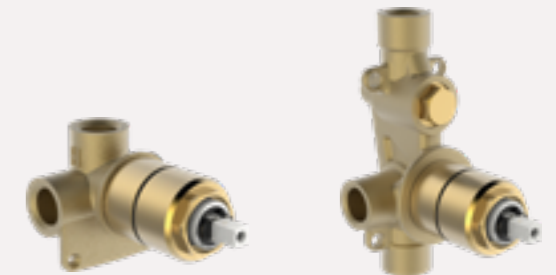

HANSAVARIO: The flexible solution

With HANSAVARIO, you can rely on the advantages of a space-saving and high-performance concealed solution with numerous design options. Simply select the concealed product that matches the desired design of the trim kit to enjoy more comfort in the bathroom. Available for single lever mixers.