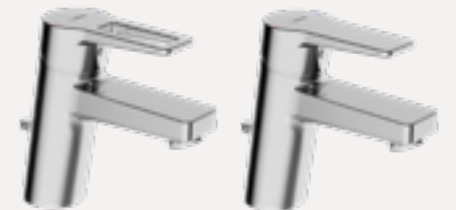

Available for:
Washbasin | Shower | Bath | Kitchen

HANSATWIST is also available in the Matt Black Edition

Single-lever mixer for washbasins: side-controlled, swivel spout

Single-lever mixer for washbasins: top-controlled, available in XL