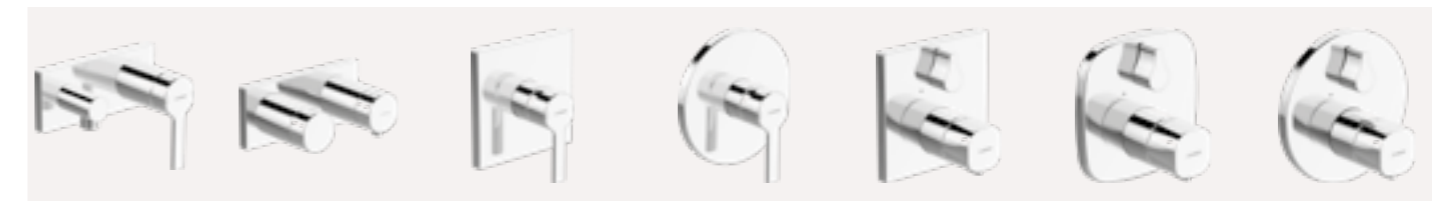

- **HANSARONDA**
  Shower faucet | Trim Kit/Single-lever | Concealed wall mounting
  44589583
  Chrome
  • Projection: 60 mm
- **HANSALIVING**
  Shower faucet | Trim Kit/Thermostatic | Concealed wall mounting, DN15
  44529583
  Chrome
- **HANSARONDA**
  Shower faucet | Trim Kit/Single-lever | Concealed wall mounting
  83869583
  Chrome
- **HANSARONDA**
  Shower faucet | Trim Kit/Single-lever | Concealed wall mounting
  83869573
  Chrome
- **HANSALIVING**
  Shower faucet | Trim Kit/Thermostatic | Concealed wall mounting
  81139562
  Chrome
- **HANSALIVING**
  Shower faucet | Trim Kit/Thermostatic | Concealed wall mounting
  81139572
  Chrome
- **HANSALIVING**
  Shower faucet | Trim Kit/Thermostatic | Concealed wall mounting
  81139552
  Chrome