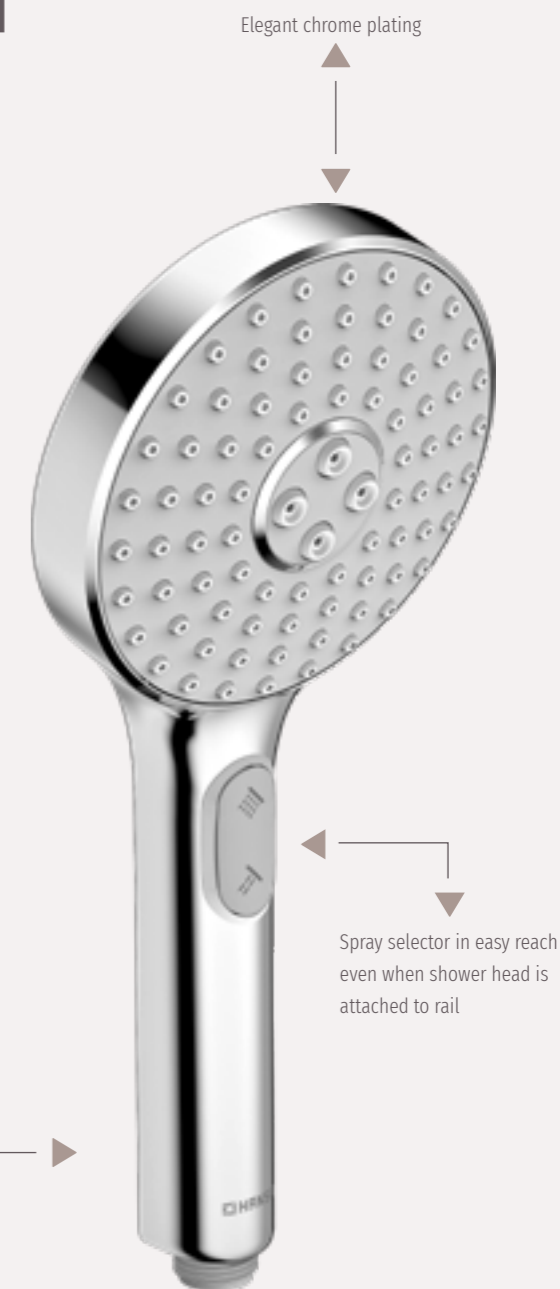

HANSAEMOTION

The HANSAEMOTION family is large and varied. Choose from a shower system with Wellfit and rainshower functionality, and take your pick from our faucets for the shower and bath – with or without our innovative Wellfit feature.

A new generation of thermostats

Press the Wellfit button and choose from a number of hot/cold therapy programmes.

The upper section of the thermostat, which includes safety glass available in white or anthracite, also serves as a shelf for shampoo and any other bathroom necessities.

User-friendly design which has been internationally awarded

THERMO COOL: Keep the surface of your thermostat cool – and prevent you and your loved ones from being scalded

HANSAEMOTION and HANSAACTIVEJET

Make your shower experience unique

Our HANSAACTIVEJET hand shower and HANSAEMOTION thermostat make a perfect pair, so you can enjoy maximum comfort when you shower.

Choose from two models: contemporary (rounded and geometric design in a light grey) and style (soft cube shape with white sprayface)

Spray options

Scan for augmented reality

Scan for augmented reality