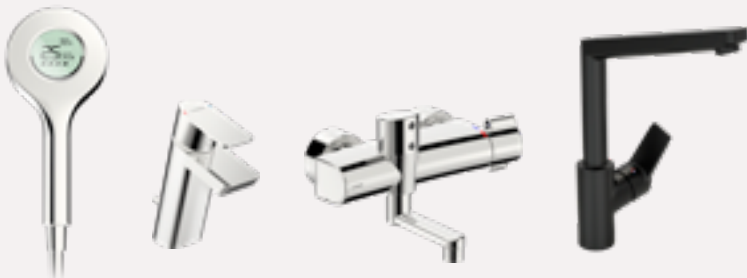

Say YES to
WATER SMART LIVING

Bathroom catalogue 2021/2022

WATER SMART LIVING

Sustainable water use can help us achieve positive, long-term change. But how do we get there? By making more conscious decisions about our consumption habits – using intelligent solutions that can help us access water in a smarter, safer and more convenient manner.