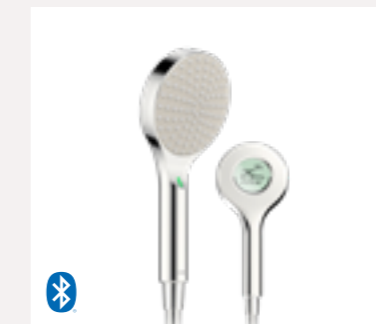

Touchless faucet

Say goodbye to running water unnecessarily with our range of touchless faucets. Infrared sensors designed to detect hand movement and nothing else mean water only flows when you want it to – helping you make huge water and energy savings over the course of a lifetime.