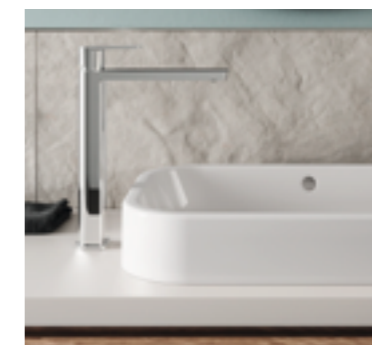

XL-Version for free-standing wash basin