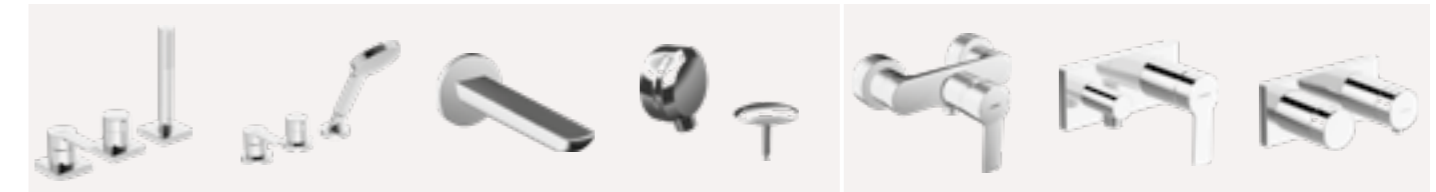

SHOWER

- **HANSALIGNA**
  Bath faucet | Trim Kit/Single-lever | Rim mounted / Tiled rim assembly (3 hole)
  06439493
  Chrome
  1 shower spray
- **HANSALIGNA**
  Bath faucet | Trim Kit/Single-lever | Rim mounted / Tiled rim assembly (3 hole)
  06439473
  Chrome
  1 shower spray
- **HANSALIGNA**
  Spout | Wall mounted, DN15
  06822102
  Chrome
  • Projection: 180 mm
- **HANSAFILL**
  Spout
  05199000
  Chrome
- **HANSALIGNA**
  Shower faucet | Single-lever | Wall mounted, DN15
  06670103
  Chrome
- **HANSALIGNA**
  Shower faucet | Trim Kit/Single-lever | Concealed wall mounting
  44549583
  Chrome
  • Projection: 60 mm
- **HANSALIVING**
  Shower faucet | Trim Kit/Thermostatic | Concealed wall mounting, DN15
  44529583
  Chrome