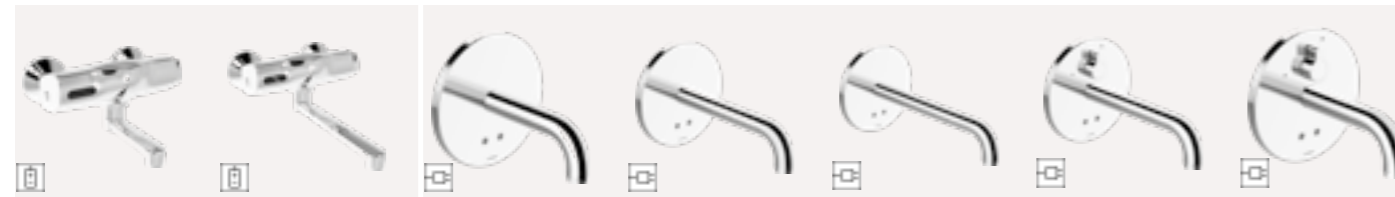

WASHBASIN FOR HANSABLUEBOX UP

HANSAELECTRA
Washbasin faucet | Touchless/Battery-operated | Wall mounted, DN15 | **64462201**
Chrome
• Projection: 150 mm

HANSAELECTRA
Washbasin faucet | Touchless/Battery-operated | Wall mounted, DN15 | **64452201**
Chrome
• Projection: 250 mm

HANSAELECTRA
Washbasin faucet | Trim Kit/Touchless | Concealed wall mounting | **80802100**
Chrome
• Projection: 170 mm

HANSAELECTRA
Washbasin faucet | Trim Kit/Touchless | Concealed wall mounting | **80802110**
Chrome
• Projection: 245 mm

HANSAELECTRA
Washbasin faucet | Trim Kit/Touchless | Concealed wall mounting | **80802120**
Chrome
• Projection: 310 mm

HANSAELECTRA
Washbasin faucet | Trim Kit/Touchless | Concealed wall mounting | **80812111**
Chrome
• Projection: 245 mm

HANSAELECTRA
Washbasin faucet | Trim Kit/Touchless | Concealed wall mounting | **80812101**
Chrome
• Projection: 170 mm