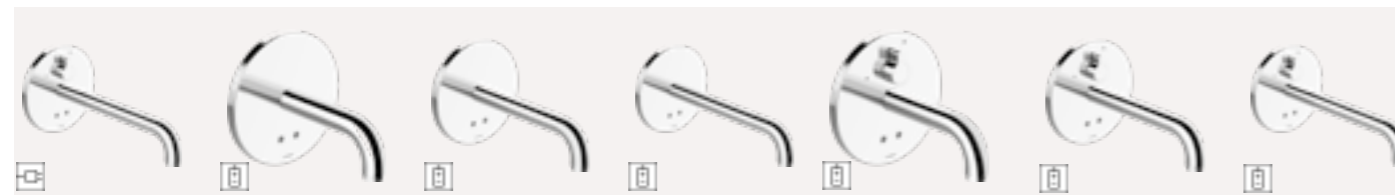

HANSAELECTRA
Washbasin faucet | Trim Kit/Touchless | Concealed wall mounting | **80812121**
Chrome
• Projection: 310 mm

HANSAELECTRA
Washbasin faucet | Trim Kit/Touchless | Concealed wall mounting | **81802100**
Chrome
• Projection: 170 mm

HANSAELECTRA
Washbasin faucet | Trim Kit/Touchless | Concealed wall mounting | **81802110**
Chrome
• Projection: 245 mm

HANSAELECTRA
Washbasin faucet | Trim Kit/Touchless | Concealed wall mounting | **81802120**
Chrome
• Projection: 310 mm

HANSAELECTRA
Washbasin faucet | Trim Kit/Touchless | Concealed wall mounting | **81812101**
Chrome
• Projection: 170 mm

HANSAELECTRA
Washbasin faucet | Trim Kit/Touchless | Concealed wall mounting | **81812111**
Chrome
• Projection: 245 mm

HANSAELECTRA
Washbasin faucet | Trim Kit/Touchless | Concealed wall mounting | **81812121**
Chrome
• Projection: 310 mm

SMART SHOWER

DIGITAL HAND SHOWER

HANSAACTIVEJET DIGITAL
Hand shower | Self-powered/Bluetooth® | **84310180**
Chrome/Light grey
1 shower spray

SHOWER SYSTEM "WELLFIT"

HANSAEMOTION WELLFIT
Shower system | Thermostatic/Battery-operated | Wall mounted, DN15 | **5865017284**
Chrome/Grey
Turn operated diverter, Integrated into flow control handle, 3 shower sprays
• Projection: 401 mm

HANSAEMOTION WELLFIT
Shower system | Thermostatic/Battery-operated | Wall mounted, DN15 | **5865017282**
Chrome/White
Turn operated diverter, Integrated into flow control handle, 3 shower sprays