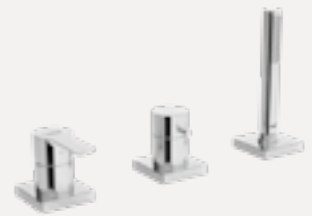

Concealed single-lever mixer on the basis of HANSAMATRIX

Exposed single-lever mixer for shower

Exposed single-lever mixer for bathtub

4-hole rim-mounted system

3-hole rim-mounted system

HANSASTECLA

It's the little details that count