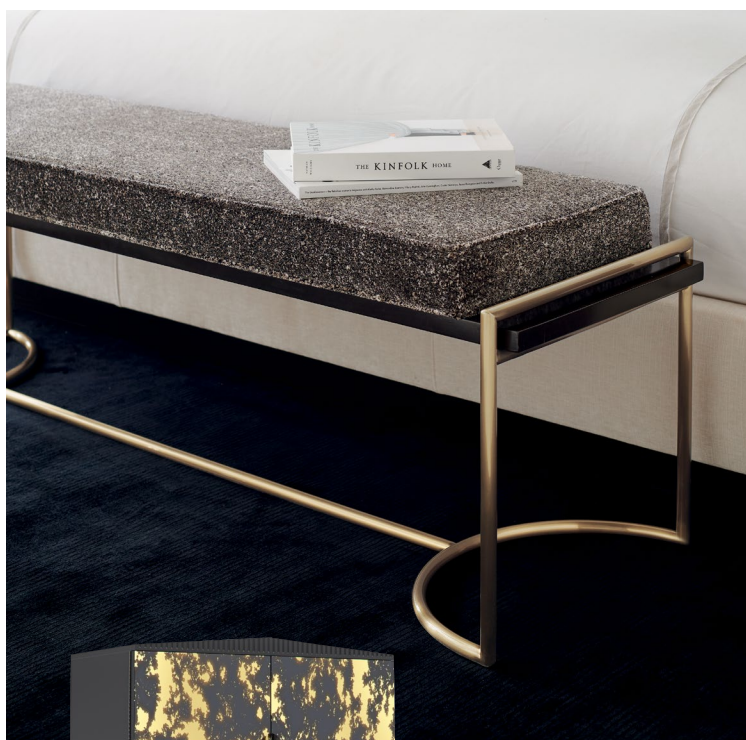

OVER THE EDGE SIDEBOARD
SLIM LINE BENCH
SERVED WITH A TWIST BAR

MATERIAL MIX-UP

Mixing materials creates tactile appeal, for a work of art that's beautiful, durable, and most of all, memorable. From glinting metallics and antiqued mirror, to lustrous cut-velvet and the smooth sheen of stone, details define a piece of furniture. The exquisite layering of wood with metal and polished marble, glass and acrylic creates dimension and engages the senses.